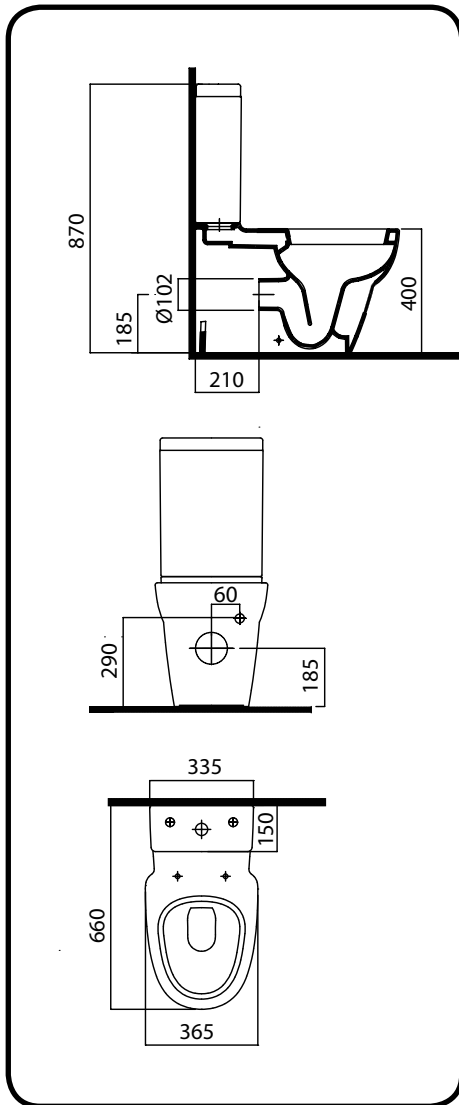

AM · PM

Serenity

C408607WH

C401738WH

C403111WH

C403411WH

C404811WH

C404321WH

C408607WH

A-Q=X

Installation

Service

Installation

Installation

Installation

C401738WH