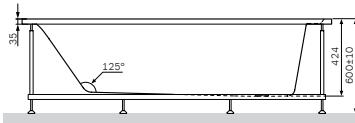

Inspire V2.0

Acrylic bathtubs