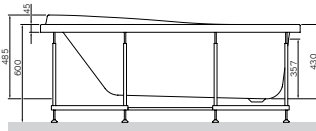

Like

Acrylic bathtubs