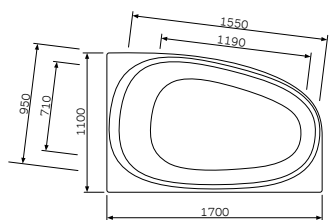

Sensation

Acrylic bathtubs

Acrylic bathtub
170 x 75 cm
Capacity 225 l
W30A-170-075W-A

Acrylic bathtub
180 x 80 cm
Capacity 260 l
W30A-180-080W-A

Acrylic bathtub*
170 x 115 cm
Capacity 250 l
W30A-170L(R)W-D