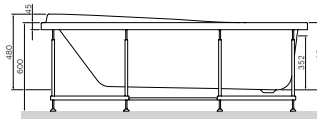

108

109

The product is available with hydromassage version
*The product is available in right and left versions

Like

Acrylic bathtubs

Acrylic bathtub
150x70 cm
Capacity 177 l
W80A-150-070W-A

Acrylic bathtub
170x70 cm
Capacity 206 l
W80A-170-070W-A