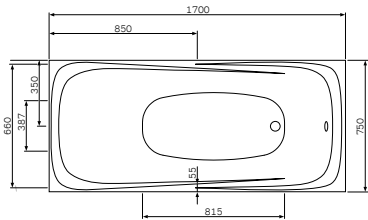

Sensation

Acrylic bathtubs

Acrylic bathtub
170 x 75 cm
Capacity 225 l
W30A-170-075W-A