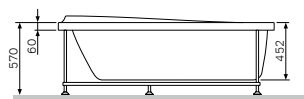

Sensation

Acrylic bathtubs

Acrylic bathtub
170 x 75 cm
Capacity 225 l
W30A-170-075W-A

Acrylic bathtub
180 x 80 cm
Capacity 260 l
W30A-180-080W-A

Acrylic bathtub*
170 x 115 cm
Capacity 250 l
W30A-170L(R)W-D