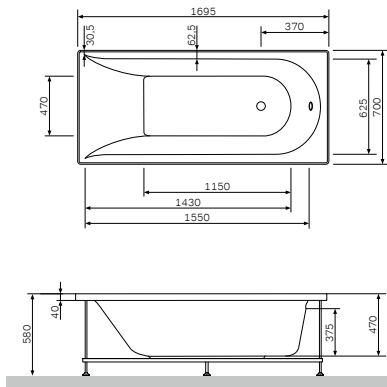

Spirit V2.0

Acrylic bathtubs