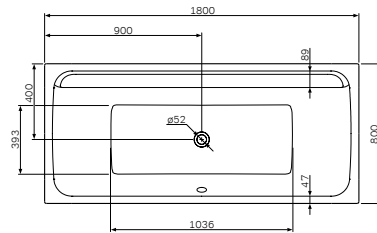

Inspire V2.0

Acrylic bathtubs