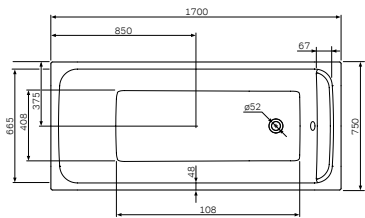

Inspire V2.0

Acrylic bathtubs