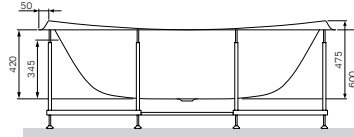

Sensation

Acrylic bathtubs

Acrylic bathtub
170 x 75 cm
Capacity 225 l
W30A-170-075W-A