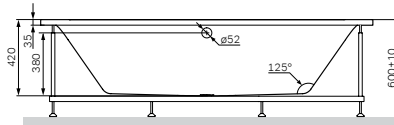

Inspire V2.0

Acrylic bathtubs