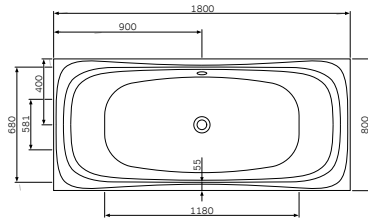

Sensation

Acrylic bathtubs

Acrylic bathtub
170 x 75 cm
Capacity 225 l
W30A-170-075W-A