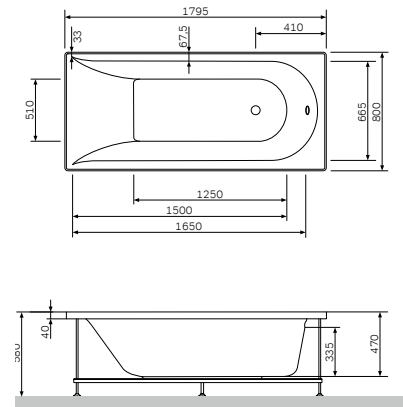

Spirit V2.0

Acrylic bathtubs