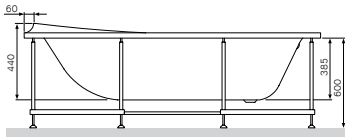

Sensation

Acrylic bathtubs

Acrylic bathtub
170 x 75 cm
Capacity 225 l
W30A-170-075W-A