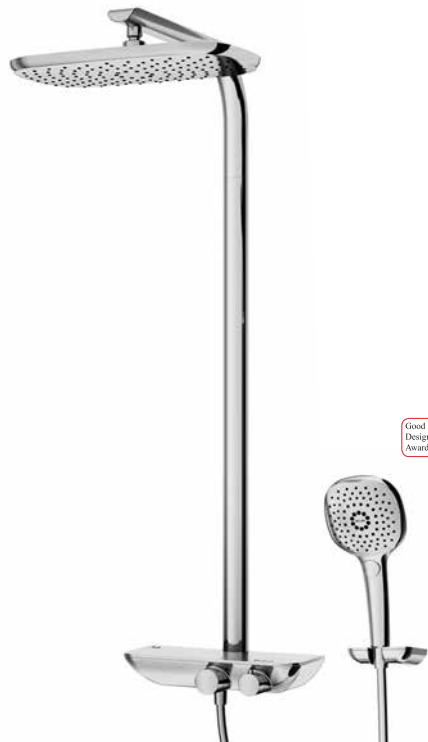

ShowerSpot
with thermostatic
shower mixer
F0730000