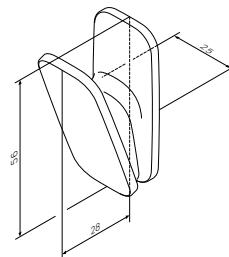

€ 23

Inspire V2.0
Robe hook
A50A35700