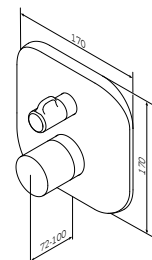

Sensation

Single-lever shower mixer for concealed installation
F3075000

€ 290

- for concealed installation
- AM.PM Soft Motion 35 mm ceramic cartridge
- decorative plate
- metal handles

Required Part:
MultiDock universal basic unit
F100100

Sensation

Thermostatic dual outlet mixer for concealed installation
F3085500

€ 684

- for concealed installation
- cartridge with thermo-element
- safety stop at 38°C
- shut-off and diverter valve
- check valves
- dirt strainers
- decorative plate
- metal handles

Required Part:
MultiDock universal basic unit
F100100

Sensation

Thermostatic single outlet mixer for concealed installation
F3075600

€ 610

- for concealed installation
- cartridge with thermo-element
- safety stop at 38°C
- shut-off valve
- check valves
- dirt strainers
- decorative plate
- metal handles

Required Part:
MultiDock universal basic unit
F100100

Sensation

Thermostat for concealed installation
F3075500

€ 526

- for concealed installation
- cartridge with thermo-element
- safety stop at 38°C
- check valves
- dirt strainers
- decorative plate
- metal handles

Required Part:
MultiDock universal basic unit
F100100