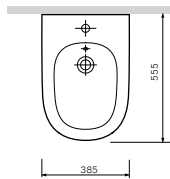

## Sanitary ceramics

**Awe**  
Wall-hung WC  
C111738WH

€ 350

Size: 560 x 365 mm  
Material: sanitary porcelain  
Colour: white

- wall-mounted
- horizontal outlet
- with concealed fixing
- fixing set included
- seat not included

- wall-mounted
- horizontal outlet
- the maximum amount of water to flush is six liters
- fixing set included

**Sensation**  
 Wall-hung WC FlashClean  
 C301700WH

€ 500

Toilet seat and cover  
 with easy-off and soft-closing  
 hinges  
 C307851WH

€ 140

Material: plastic  
 Colour: white  
 Fixing: stainless-steel hinges

Size: 555 x 385 mm  
 Material: sanitary porcelain  
 Colour: white

- wall-mounted
- suitable for one-hole mixer
- mixer hole punched out
- with chrome-plated overflow
- fixing set included