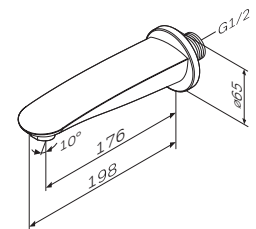

Required Part:  
MultiDock universal basic unit F100100

**Like**

Bath spout F8070000

€ 85

- Spout: 176 mm
- wall-mounted
  - easy installation
  - Rub&Clean aerator

**Gem**  
Single-lever basin mixer  
with waste set  
F9082100