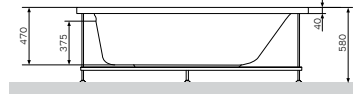

Additional equipment

Acrylic front panel
W72A-150-070W-P

€ 170

Frame, including mounting kit
W72A-150-070W-R

€ 160

Adjustable feet kit
W72A-170-070W-FT

€ 49