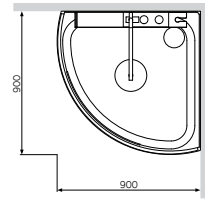

# **Hydromassage and shower cabins**

**Like**  
Shower cabin  
W80C-016-090MTA

€ 2 490

Size: 900 x 900 x 2050 mm  
Profile in matt chrome  
Transparent glass, 6mm

- overhead shower
- hand shower
- mirror
- mixer with diverter
- shelf