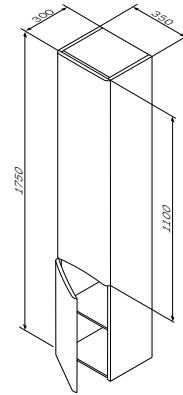

Colour: white glossy

M80CHR0356WG – right hinges

M80CHL0356WG – left hinges

Size: 350x300x1750 mm

- doors with soft-close system

€ 690

Size: 600 x 420 x 580 mm

- two push-to-open compartments with soft close