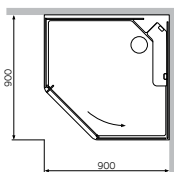

Size: 900x900x2250 mm
Profile in white
Transparent glass, 6mm

Gem
Hydromassage cabin
W90C-018-090WTA

€ 2 690

- 3 adjustable jets
- overhead shower
- hand shower with 3 modes: Spray, EnerJet, Spray + Massage
- mixer with diverter
- shelf with integrated scraper for cleaning
- mirror