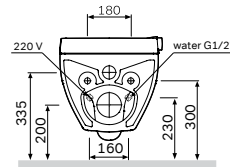

## Sanitary ceramics

**Inspire V2.0**

Wall-hung FlashClean toilet  
with TouchReel e-bidet cover  
CCC50A1700SC

€ 1 960

Size: 590 x 410 mm  
Material: Sanitary Porcelain and plastic  
Colour: white

- electrical connection required
- UF hard plastic soft-closing heating seat with temperature adjustment and seat cover with easy-off function
- rear wash
- front wash
- automatic self cleaning of nozzle
- hydromassage function with oscillating nozzle (rear wash and front wash)
- TouchReel water flow adjustment
- TouchReel nozzle position adjustment (rear wash and front wash)
- night light
- antibacterial material
- remote controller included
- user presence sensor
- antibacterial material of the nozzle

**Inspire V2.0**

Wall-hung WC FlashClean  
C50A1700WH

€ 415

Size: 550 x 390 mm  
Material: Sanitary porcelain  
Colour: white

- wall-mounted
- horizontal outlet
- with concealed fixing
- fixing set included