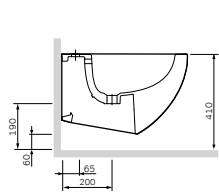

Size: 555 x 385 mm
Material: sanitary porcelain
Colour: white

- wall-mounted
- horizontal outlet
- the maximum amount of water to flush is six liters
- fixing set included

Sensation
Wall-hung WC FlashClean
C301700WH

€ 500

Toilet seat and cover
with easy-off and soft-closing
hinges
C307851WH

€ 140

Material: plastic
Colour: white
Fixing: stainless-steel hinges

Size: 555 x 385 mm
Material: sanitary porcelain
Colour: white

- wall-mounted
- suitable for one-hole mixer
- mixer hole punched out
- with chrome-plated overflow
- fixing set included

Sensation
Wall-hung bidet
C303411WH

€ 451