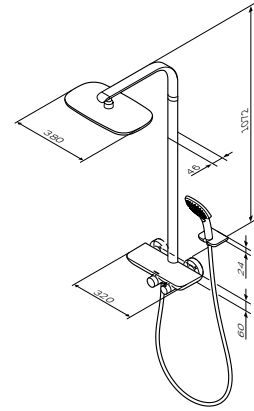

# ShowerSpots

**Sensation**  
ShowerSpot  
F0730000

€ 1 395

Shower rail: 1072 mm  
Shower hose: 1750 mm  
Head shower: 380 x 215 mm  
Hand shower: Ø 120 mm

- thermostatic shower mixer:
- safety stop at 38°C
- shut-off and diverter valve
- shelf made of safety glass
- check valves
- dirt strainers
- s-unions
- center distance 150 ± 15 mm
- three spray modes: Spray, EnerJet, Spray + Massage
- Simple Switch Push
- Rub&Clean function for easy-clean shower nozzles
- wall mounted hand shower holder
- adjustable head shower angle
- swivel joint prevents hose from tangling