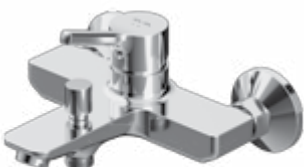

X-Joy S
Single-lever bath
and shower mixer
F85B10000

€ 103

Spout: 164 mm

- wall-mounted
- AM.PM Soft Motion 35 mm ceramic cartridge
- cartridge
- automatic diverter: bath/shower
- check valve in the shower outlet 1/2"
- stream aerator
- s-unions
- metal wall plates
- center distance 150 ± 15 mm