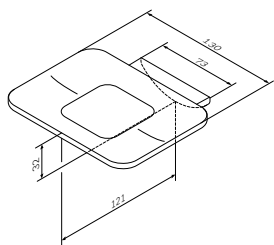

€ 43

Inspire V2.0
Glass soap dispenser with holder
A50A36900

€ 69

Inspire V2.0
Glass tumbler with holder
A50A34300

€ 43

Inspire V2.0
Double glass tumbler with holder
A50A343400

€ 99