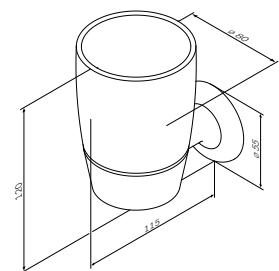

Like
Toilet roll holder
A8034100

Like
Glass tumbler with holder
A8034300

€ 26