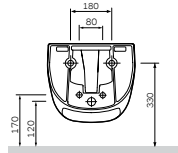

Size: 555 x 385 mm
Material: sanitary porcelain
Colour: white

- wall-mounted
- horizontal outlet
- the maximum amount of water to flush is six liters
- fixing set included

Sensation
Wall-hung WC FlashClean
C301700WH

€ 500

Toilet seat and cover
with easy-off and soft-closing
hinges
C307851WH

€ 140

Material: plastic
Colour: white
Fixing: stainless-steel hinges

Size: 555 x 385 mm
Material: sanitary porcelain
Colour: white

- wall-mounted
- suitable for one-hole mixer
- mixer hole punched out
- with chrome-plated overflow
- fixing set included

Sensation
Wall-hung bidet
C303411WH

€ 451