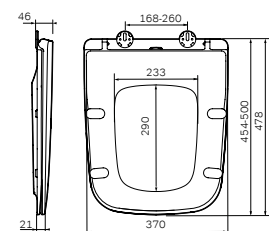

Toilet seat and cover
with easy-off and soft-closing
hinges
C50A7851WH

€ 145

Material: plastic
Colour: white
Fixing: stainless-steel hinges