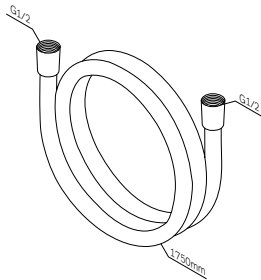

## Shower equipment

---

**Gem**  
Overhead shower  
F0590000

€ 92

Size: Ø 220 mm

- single spray mode
- ball joint

Size: 1750 mm  
Material: PVC

- smooth surface
- highly flexible
- easy to clean
- swivel joint prevents hose from tangling