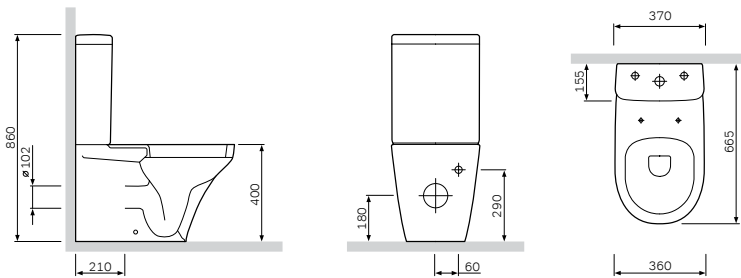

Toilet seat and cover
with easy-off and soft-closing
hinges
C507851WH

€ 145

Material: plastic
Colour: white
Fixing: stainless-steel hinges