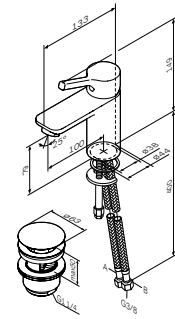

Spout: 100 mm

- single-hole installation
- push-open waste set 1 1/4"
- AM.PM Soft Motion 35 mm ceramic cartridge
- stream aerator
- flexible connection hoses G 3/8