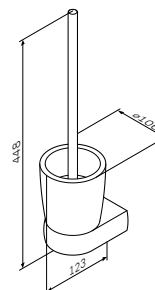

€ 88

**Sensation**  
Toilet brush with holder  
A3033300

€ 120

Size: 44 cm

**Sensation**  
Double towel swing  
A3032600

€ 101

Size: 65 cm

**Sensation**  
Towel rail  
A30346400