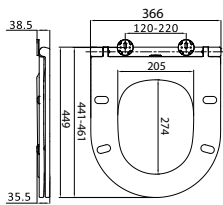

Toilet seat and cover
with easy-off and soft-closing
hinges
C507853WH

€ 145

Material: plastic
Colour: white
Fixing: stainless-steel hinges