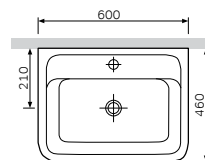

Semi pedestal
C534970WH

€ 85

Material: sanitary porcelain
Colour: white

- fixings included