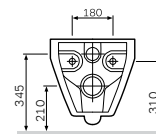

Size: 485 x 365 mm
Material: sanitary porcelain
Colour: white

- wall-mounted
- horizontal outlet
- fixing set included
- the maximum amount of water to flush is six liters