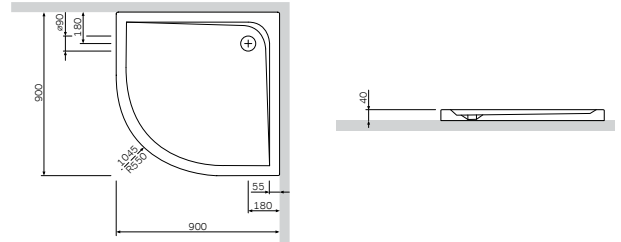

## Shower trays

Semicircular shower tray  
W51T-GSRO-090W

Size: 900 x 900 x 40 mm

€ 290

- without waste
- acrylic

Semicircular shower tray  
W53T-301-090W64

Size: 900 x 900 x 160 mm

€ 320