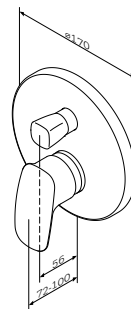

Spirit V2.1

Single-lever shower mixer
F71A20000

€ 175

- wall-mounted
- AM.PM Soft Motion 35 mm ceramic cartridge
- check valve in the shower outlet 1/2"
- s-unions
- metal wall plates
- center distance 150 ± 15 mm

Spirit V2.1

Single-lever bath and shower mixer for concealed installation
F71A85000

€ 210

- for concealed installation
- AM.PM Soft Motion 35 mm ceramic cartridge
- automatic diverter: bath/shower
- decorative plate
- handles

Required Part:
MultiDock universal basic unit
F100100

Spirit V2.1

Single-lever shower mixer for concealed installation
F71A75000

€ 188

- for concealed installation
- AM.PM Soft Motion 35 mm ceramic cartridge
- decorative plate
- handles
- decorative plate
- handles

Required Part:
MultiDock universal basic unit
F100100

Spirit V2.1

Thermostatic dual outlet mixer for concealed installation
F71A85500

€ 420

- for concealed installation
- cartridge with thermo-element
- safety stop at 38°C
- shut-off and diverter valve
- check valves
- dirt strainers
- decorative plate
- handles

Required Part:
MultiDock universal basic unit
F100100