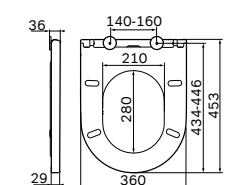

Toilet seat and cover
with easy-off and soft-closing
hinges
C707858WH

€ 95

Material: plastic
Colour: white
Fixing: stainless-steel hinges