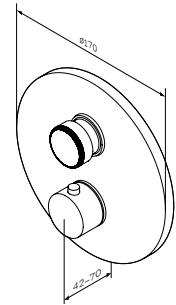

Inspire V2.0

Thermostatic single outlet mixer
for concealed installation
F50A75700

€ 398

- for concealed installation
- cartridge with thermo-element
- safety stop at 38°C
- push-open and water temperature adjustment cartridge
- check valves
- dirt strainers
- decorative plate
- handles

Required Part:
MultiDock universal basic unit
F100100

MultiDock

MultiDock universal basic unit
F100100

€ 108

Concealed body suitable for shower,
bath and thermostat finish sets for
concealed installation

DN 15

Installation depth: 80 — 108 mm
Rotationally symmetrical installation

Connection unit:

- DR brass (MS 63)
- reduced lead brass

Mounting box:

- made of plastic
- demountable
- suitable for dry mortarless construction

All connections G1/2

With 1 plug 1/2"

With rinsing unit

With sealing foil

Protected against back-flow in
domestic use (according to DIN EN
1717):

- shower outlet, by using AM.PM wall connection elbows
- bath outlet, without limiters