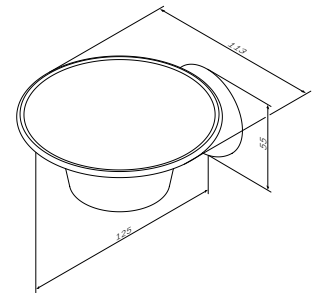

**Inspire V2.0**  
Double towel swing  
A50A32600

€ 99

Like  
Double towel hook  
A8035600

€ 13

Like  
Glass soap dish with holder  
A8034200

€ 26

Like  
Glass soap dispenser with holder  
A8036900

€ 35