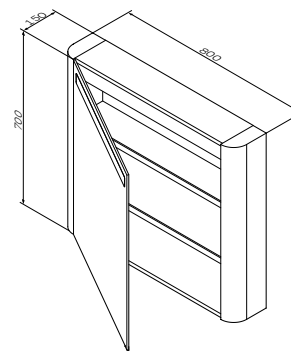

Size: 800 x 150 x 700 mm  
 - LED 16W / 12V / IP44  
 - switch and socket  
 - two types of lighting (cold and warm)  
 with dimming function  
 - doors with soft-close system

€ 1 775

Completion options