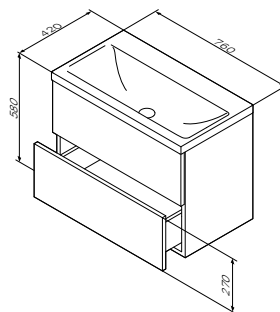

€ 189

- suitable for one-hole mixer
- mixer hole punched out

Necessary equipment

**Gem**

Vanity unit  
Material: MDF  
Colour: white glossy  
M90FHX07522WG

Size: 760 x 420 x 580 mm  
- two push-to-open compartments  
with soft close