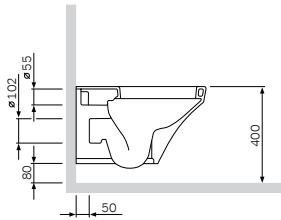

**Inspire V2.0**

Wall-hung WC FlashClean  
C50A1700WH

€ 415

Size: 550 x 390 mm  
Material: Sanitary porcelain  
Colour: white

- wall-mounted
- horizontal outlet
- with concealed fixing
- fixing set included

€ 145

Material: plastic  
 Colour: white  
 Fixing: stainless-steel hinges

Size: 540 x 360 mm  
 Material: sanitary porcelain  
 Colour: white

- wall-mounted
- horizontal outlet
- with concealed fixing
- fixing set included