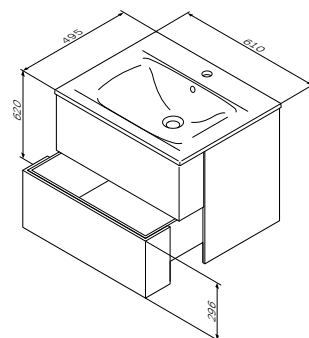

Spirit V2.0

Vanity unit
Material: MDF
Colour: white glossy
M70AFHX0602WG

Size: 610 x 495 x 616 mm
- two push-to-open compartments
- soft close

€ 990

Completion options

Vanity unit
Material: MDF
Colour: deep blue matt
M70AFHX0602DM

€ 950

Vanity unit
Material: MDF
Colour: graphite matt
M70AFHX0602GM

€ 950

Vanity unit
Material: MDF
Colour: powdery blue matt
M70AFHX0602PG

€ 950

Necessary equipment

Washbasin for vanity unit
M70AWCC0602WG

Size: 610 mm
Material: sanitary porcelain
Colour: white glossy

€ 250

- suitable for one-hole mixer
- mixer hole punched out
- with overflow

Additional options:

Servo Drive
automatic drawer opening system
M70AFSD060

€ 990

LED lighting for drawers
M70AFLL060

€ 99