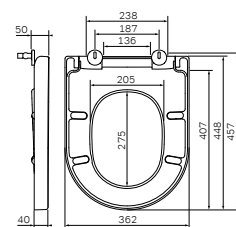

Toilet seat and cover
with easy-off and soft-closing
hinges
C507851WH

€ 145

Material: plastic
Colour: white
Fixing: stainless-steel hinges