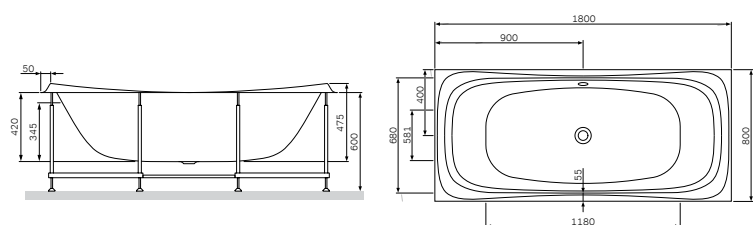

Size: 1800 x 800 mm
Capacity: 230 l
Material: acrylic
Colour: white

Built-in bathtub without drain pipe

Sensation
Acrylic bathtub
W30A-180-080W-A

€ 1 170

Acrylic front panel
W30A-180-080W-P

€ 290

Frame, including mounting kit
W30A-180-080W-R

€ 210

Adjustable feet kit
W30A-180-080W-FT

€ 49

Additional equipment