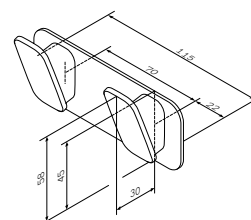

€ 39

Inspire V2.0
Towel hook set
A50A35900