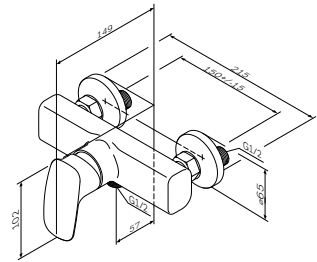

Spirit V2.1

Single-lever shower mixer
F71A20000

€ 175

- wall-mounted
- AM.PM Soft Motion 35 mm ceramic cartridge
- check valve in the shower outlet 1/2"
- s-unions
- metal wall plates
- center distance 150 ± 15 mm

Spirit V2.1

Single-lever bath and shower mixer for concealed installation
F71A85000

€ 210

- for concealed installation
- AM.PM Soft Motion 35 mm ceramic cartridge
- automatic diverter: bath/shower
- decorative plate
- handles

Required Part:
MultiDock universal basic unit
F100100

Spirit V2.1

Single-lever shower mixer for concealed installation
F71A75000

€ 188

- for concealed installation
- AM.PM Soft Motion 35 mm ceramic cartridge
- decorative plate
- handles
- decorative plate
- handles

Required Part:
MultiDock universal basic unit
F100100

Spirit V2.1

Thermostatic dual outlet mixer for concealed installation
F71A85500

€ 420

- for concealed installation
- cartridge with thermo-element
- safety stop at 38°C
- shut-off and diverter valve
- check valves
- dirt strainers
- decorative plate
- handles

Required Part:
MultiDock universal basic unit
F100100