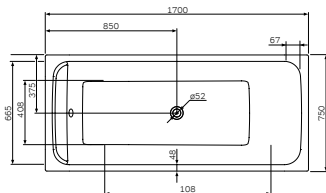

Size: 1700 x 750 mm
Capacity: 225 l
Material: acrylic
Colour: white

Built-in bathtub without drain pipe

Inspire V2.0
Acrylic bathtub
W5AA-170-075W-A

€ 900

Acrylic front panel
W5AA-170-075W-P

€ 190

Frame, including mounting kit
W5AA-170-075W-R

€ 210

Adjustable feet kit
W5AA-170-075W-FT

€ 49

Additional equipment

Size: 1800 x 800 mm
Capacity: 260 l
Material: acrylic
Colour: white

Built-in bathtub without drain pipe

Inspire V2.0
Acrylic bathtub
W5AA-180-080W-A

€ 1 080

Acrylic front panel
W5AA-180-080W-P

€ 200

Frame, including mounting kit
W5AA-180-080W-R

€ 210

Adjustable feet kit
W5AA-180-080W-FT

€ 49

Additional equipment