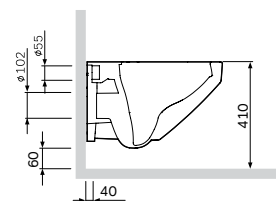

**Inspire V2.0**

Wall-hung WC FlashClean  
C50A1700WH

€ 415

Size: 550 x 390 mm  
Material: Sanitary porcelain  
Colour: white

- wall-mounted
- horizontal outlet
- with concealed fixing
- fixing set included