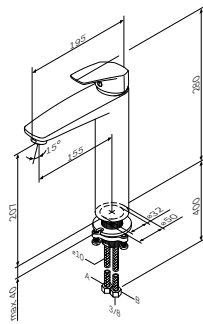

1. Spout: 155 mm
2. single-hole installation
   - push-open waste set 1 1/4"
   - AM.PM Soft Motion 35 mm ceramic cartridge
   - stream aerator
   - flexible connection hoses G 3/8

Gem
Single-lever tall basin mixer
with waste set
F9092200

€ 154,5