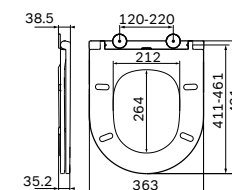

Toilet seat and cover
with easy-off and soft-closing
hinges
C707857WH

€ 95

Material: plastic
Colour: white
Fixing: stainless-steel hinges