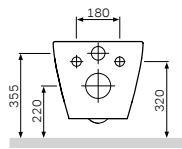

€ 145

Material: plastic  
 Colour: white  
 Fixing: stainless-steel hinges

Size: 540 x 360 mm  
 Material: sanitary porcelain  
 Colour: white

- wall-mounted
- horizontal outlet
- with concealed fixing
- fixing set included