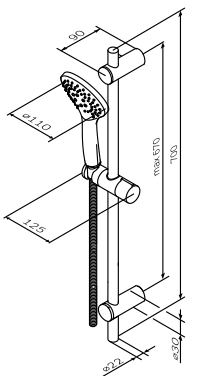

Shower rail: 700 mm
Shower hose: 1750 mm

- the shower rail brackets can be positioned up or down as required
- hand shower Ø 120 mm:
- three spray modes: Spray, EnerJet, Spray + Massage
- Simple Switch Push
- Rub&Clean function for easy-clean shower nozzles
- soap dish
- adjustable slider for hand shower
- swivel joint prevents hose from tangling

Like
Shower set
F0180400

€ 109