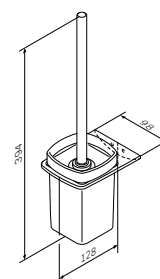

€ 59

Inspire V2.0  
Toilet roll holder with box  
A50A341500

€ 109

Inspire V2.0  
Toilet brush with holder  
A50A33400

€ 84

**Inspire V2.0**  
Towel ring  
A50A34400

€ 39

Size: 40 cm