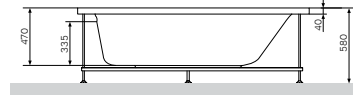

Additional equipment

Acrylic front panel
W72A-170-070W-P

€ 170

Acrylic side panel
W72A-170-070W-S

€ 110

Frame, including mounting kit
W72A-170-070W-R

€ 170

Adjustable feet kit
W72A-170-070W-FT

€ 49