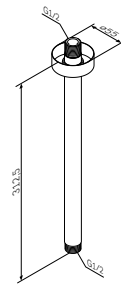

## Shower equipment

Long shower arm  
F0500701

Size: 390 mm  
Colour: chrome finish

€ 78

Ceiling connector  
F0500601

Size: 300 mm  
Colour: chrome finish

€ 60

Adjustable wall bracket  
F0500864