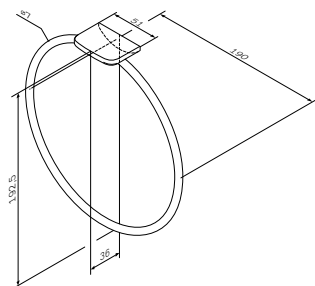

€ 59

Inspire V2.0  
Toilet roll holder with box  
A50A341500

€ 109

Inspire V2.0  
Toilet brush with holder  
A50A33400

€ 84

**Inspire V2.0**  
Towel ring  
A50A34400

€ 39

Size: 40 cm