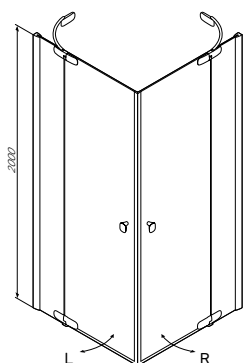

€ 2 840

Pivot door **Sensation**  
Size: 900 x 2000 mm  
W30G-E3D6-200-CT L/R\*

Side panel **Sensation**  
Size: 900 x 1978 mm  
W30G-W90-200-CT L/R\*

\* Make sure to indicate which door side you need (left/right) when placing the order