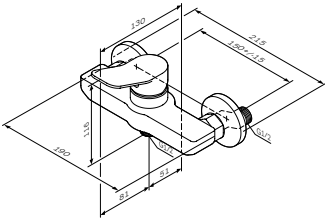

X-Joy S
Single-lever basin mixer
with waste set
F85B82100