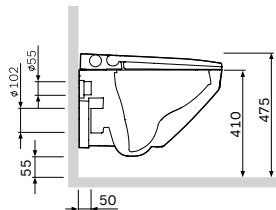

## Sanitary ceramics

**Inspire V2.0**

Wall-hung FlashClean toilet  
with TouchReel e-bidet cover  
CCC50A1700SC

€ 1 960

Size: 590 x 410 mm  
Material: Sanitary Porcelain and plastic  
Colour: white

- electrical connection required
- UF hard plastic soft-closing heating seat with temperature adjustment and seat cover with easy-off function
- rear wash
- front wash
- automatic self cleaning of nozzle
- hydromassage function with oscillating nozzle (rear wash and front wash)
- TouchReel water flow adjustment
- TouchReel nozzle position adjustment (rear wash and front wash)
- night light
- antibacterial material
- remote controller included
- user presence sensor
- antibacterial material of the nozzle

**Inspire V2.0**

Wall-hung WC FlashClean  
C50A1700WH

€ 415

Size: 550 x 390 mm  
Material: Sanitary porcelain  
Colour: white

- wall-mounted
- horizontal outlet
- with concealed fixing
- fixing set included