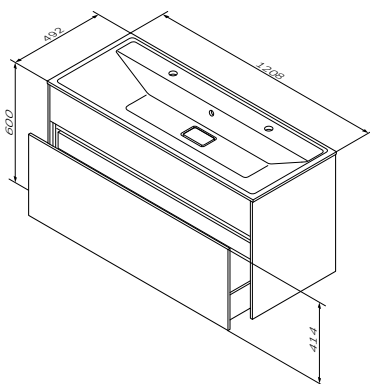

Size: 1008 x 492 mm  
Material: mineral marble  
Colour: white matt

€ 590

- suitable for one-hole mixer
- mixer hole punched out
- without overflow

Size: 1204 x 490 x 600 mm

- three drawers push-to-open
- soft close