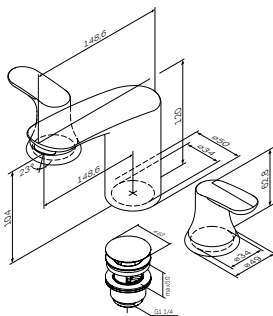

1. Spout: 165 mm
2. concealed installation
   - AM.PM Soft Motion 35 mm ceramic cartridge
   - Rub&Clean aerator
   - includes: handle, spout, metal decorative plate, mixing unit

Like
Single-lever basin mixer
for concealed installation
F8072200

€ 188