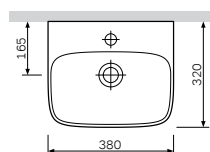

**Inspire**  
Wall-hung bidet  
C503411WH

€ 315

Size: 540 x 360 mm  
Material: sanitary porcelain  
Colour: white

- floor-standing
- suitable for one-hole mixer
- mixer hole punched out
- with chrome-plated overflow
- with concealed fixing
- fixing set included

**Inspire**  
Floor-standing bidet  
C503111WH

€ 315

Size: 380 x 320 mm  
Material: sanitary porcelain  
Colour: white

- suitable for one-hole mixer
- mixer hole punched out
- with chrome-plated overflow
- fixings not included