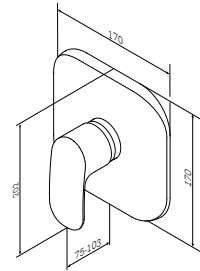

Sensation

Single-lever shower mixer for concealed installation
F3075000

€ 290

- for concealed installation
- AM.PM Soft Motion 35 mm ceramic cartridge
- decorative plate
- metal handles

Required Part:
MultiDock universal basic unit
F100100

Sensation

Thermostatic dual outlet mixer for concealed installation
F3085500

€ 684

- for concealed installation
- cartridge with thermo-element
- safety stop at 38°C
- shut-off and diverter valve
- check valves
- dirt strainers
- decorative plate
- metal handles

Required Part:
MultiDock universal basic unit
F100100

Sensation

Thermostatic single outlet mixer for concealed installation
F3075600

€ 610

- for concealed installation
- cartridge with thermo-element
- safety stop at 38°C
- shut-off valve
- check valves
- dirt strainers
- decorative plate
- metal handles

Required Part:
MultiDock universal basic unit
F100100

Sensation

Thermostat for concealed installation
F3075500

€ 526

- for concealed installation
- cartridge with thermo-element
- safety stop at 38°C
- check valves
- dirt strainers
- decorative plate
- metal handles

Required Part:
MultiDock universal basic unit
F100100