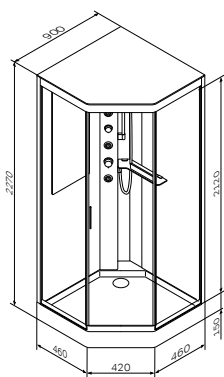

Size: 900x900x2250 mm
Profile in white
Transparent glass, 6mm

Gem
Hydromassage cabin
W90C-018-090WTA

€ 2 690

- 3 adjustable jets
- overhead shower
- hand shower with 3 modes: Spray, EnerJet, Spray + Massage
- mixer with diverter
- shelf with integrated scraper for cleaning
- mirror