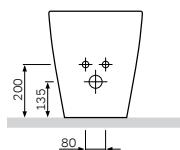

Size: 540 x 360 mm
Material: sanitary porcelain
Colour: white

- wall-mounted
- suitable for one-hole mixer
- mixer hole punched out
- with chrome-plated overflow
- with concealed fixing
- fixing set included

Inspire
Wall-hung bidet
C503411WH

€ 315