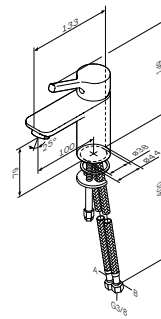

Spout: 100 mm

- single-hole installation
- AM.PM Soft Motion 35 mm ceramic cartridge
- stream aerator
- flexible connection hoses G 3/8