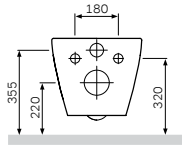

Size: 540 x 360 mm
Material: Sanitary porcelain
Colour: white

- wall-mounted
- horizontal outlet
- with concealed fixing
- fixing set included