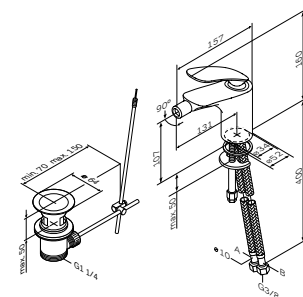

Spout: 131 mm

- single-hole installation
- pop-up waste set 1 1/4"
- AM.PM Soft Motion 35 mm ceramic cartridge
- aerator with ball-joint
- flexible connection hoses G 3/8