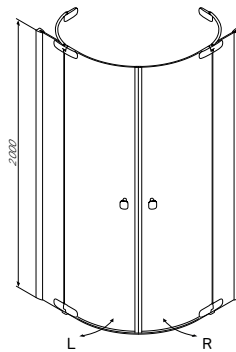

**Sensation**

Shower enclosure  
W30G-D90R2-200-CT

€ 3 410

Size: 900 x 900 x 2000 mm  
Chrome finish profile  
Transparent glass

- two pivot doors, clear glass coating
- lifting system for easy opening of doors
- transparent tempered glass, 8 mm  
Clear Dimension