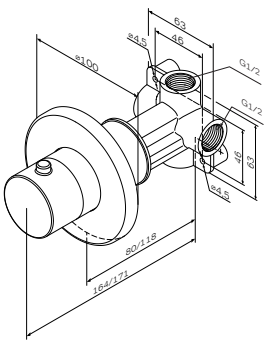

- bath filler with Pop Up Waste
- bath waste operation is by twisting the overflow cover to open and close the waste
- projection 33,5 mm from side of bath

Bath Filler
Bath filler with waste and overflow, 1/2'
F0700700

€ 114

- for concealed installation
- 1 inlet and 3 - outlets
- all connections are 1/2"
- includes: diverter for concealed installation, handle, decorative plate

Triple way diverter for concealed installation
F0800100

€ 220