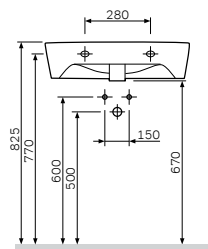

Sanitary ceramics

Spirit V2.0
Washbasin
C704321WH

€ 146

Size: 600 x 460 mm
Material: sanitary porcelain
Colour: white

- suitable for one-hole mixer
- mixer hole punched out
- with chrome-plated overflow
- fixings not included

Possible to place on the countertop

Semi pedestal
C534970WH

€ 85

Material: sanitary porcelain
Colour: white

- fixings included

Pedestal
C704910WH

€ 99

Material: sanitary porcelain
Colour: white

- fixings not included