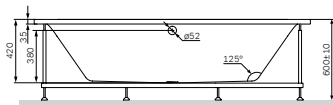

Size: 1700 x 750 mm
Capacity: 225 l
Material: acrylic
Colour: white

Built-in bathtub without drain pipe

Inspire V2.0
Acrylic bathtub
W5AA-170-075W-A

€ 900

Acrylic front panel
W5AA-170-075W-P

€ 190

Frame, including mounting kit
W5AA-170-075W-R

€ 210

Adjustable feet kit
W5AA-170-075W-FT

€ 49

Additional equipment

Size: 1800 x 800 mm
Capacity: 260 l
Material: acrylic
Colour: white

Built-in bathtub without drain pipe

Inspire V2.0
Acrylic bathtub
W5AA-180-080W-A

€ 1 080

Acrylic front panel
W5AA-180-080W-P

€ 200

Frame, including mounting kit
W5AA-180-080W-R

€ 210

Adjustable feet kit
W5AA-180-080W-FT

€ 49

Additional equipment