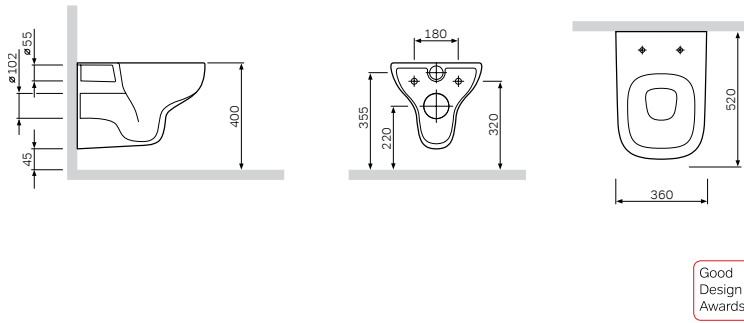

- fixings not included

Size: 520 x 360 mm  
Material: sanitary porcelain  
Colour: white

- wall-mounted
- horizontal outlet
- fixing with two M12 screws
- the maximum amount of water to flush is six liters
- fixing set is not included
- soft-closing seat cover with easy-off is included