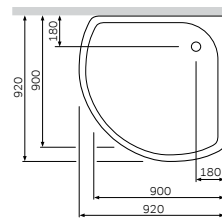

- with waste
- acrylic

Semicircular shower tray  
W53T-315-090W64

Size: 900 x 900 x 160 mm

€ 320

- with waste
- acrylic

Asymmetric shower tray  
Right version  
W53T-302R120W64  
Left version  
W53T-302L120W64