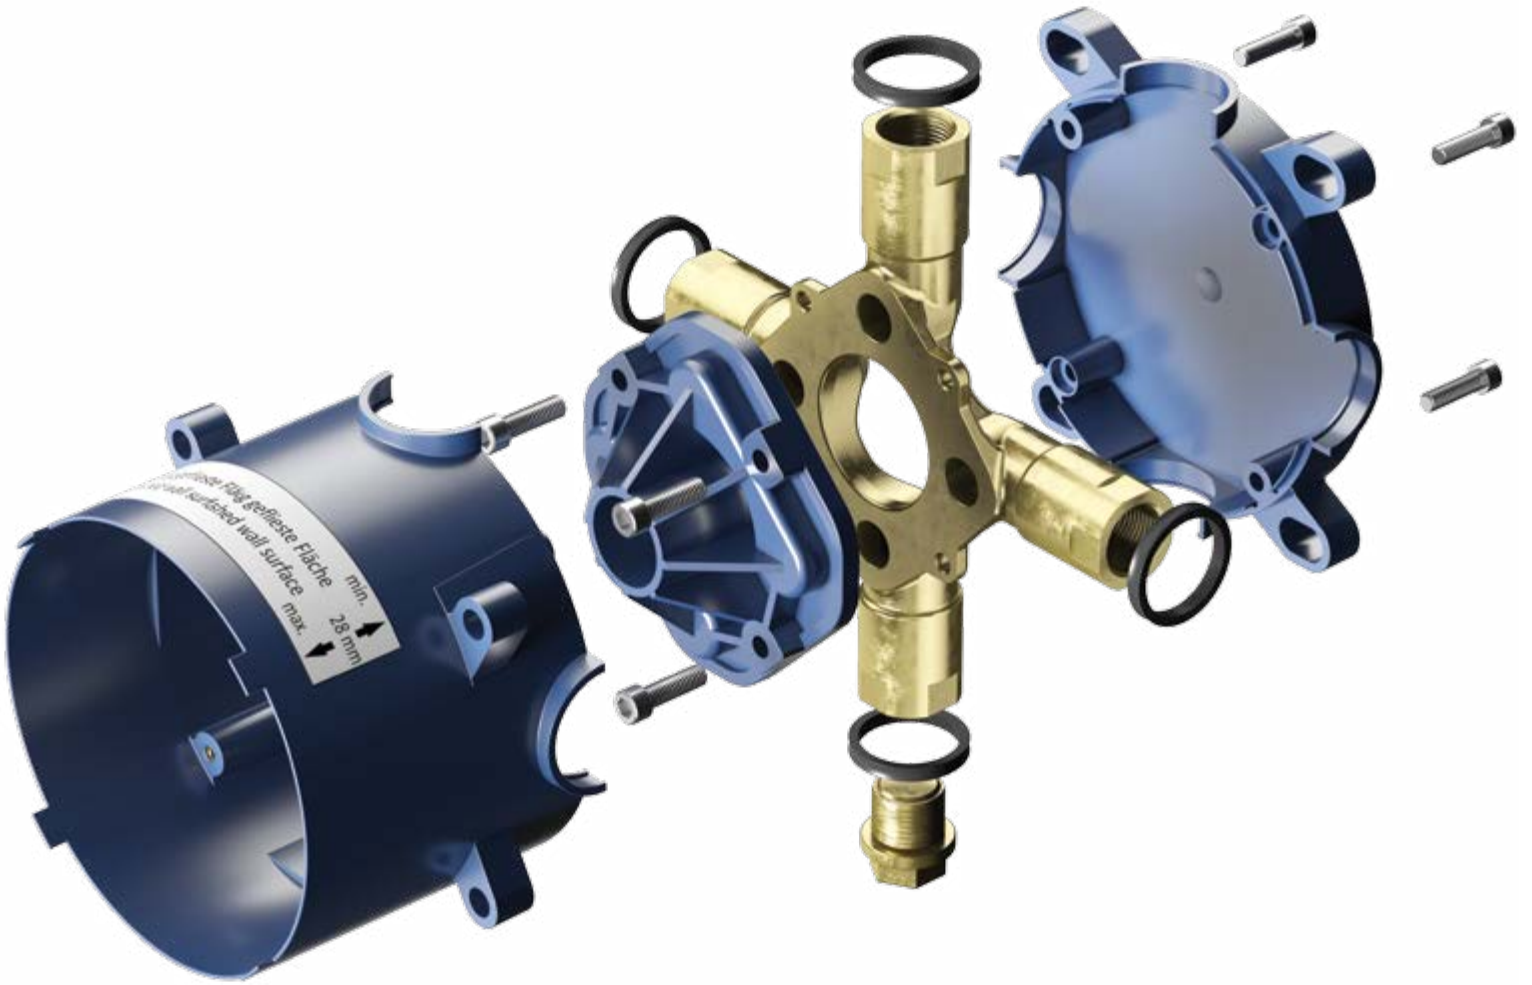

# Shower sets

Shower sets

**Sensation**  
Shower set  
F0130064

€ 175

Shower rail: 1100 mm  
Shower hose: 1750 mm

- the shower rail brackets can be positioned up or down as required
- hand shower Ø 120 mm:
- three spray modes: Spray, EnerJet, Spray + Massage
- Simple Switch Push
- Rub&Clean function for easy-clean shower nozzles
- soap dish
- adjustable slider for hand shower
- swivel joint prevents hose from tangling