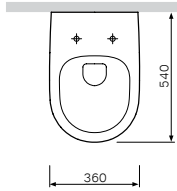

Size: 540 x 360 mm
Material: Sanitary porcelain
Colour: white

- wall-mounted
- horizontal outlet
- with concealed fixing
- fixing set included

Inspire
Wall-hung WC FlashClean
C501700WH

€ 351