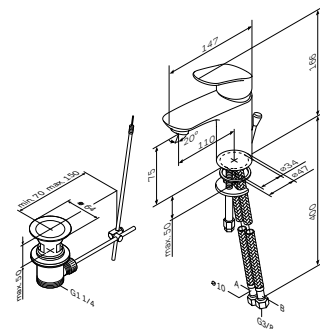

Spout: 110 mm

- single-hole installation
- pop-up waste set 1 1/4"
- AM.PM Soft Motion 35 mm ceramic cartridge
- Rub&Clean aerator
- flexible connection hoses G 3/8