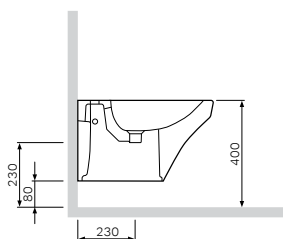

Size: 540 x 360 mm
Material: sanitary porcelain
Colour: white

- wall-mounted
- suitable for one-hole mixer
- mixer hole punched out
- with chrome-plated overflow
- with concealed fixing
- fixing set included

Inspire
Wall-hung bidet
C503411WH

€ 315

Size: 540 x 360 mm
Material: sanitary porcelain
Colour: white

- floor-standing
- suitable for one-hole mixer
- mixer hole punched out
- with chrome-plated overflow
- with concealed fixing
- fixing set included

Inspire
Floor-standing bidet
C503111WH

€ 315

Size: 380 x 320 mm
Material: sanitary porcelain
Colour: white

- suitable for one-hole mixer
- mixer hole punched out
- with chrome-plated overflow
- fixings not included

Inspire
Washbasin
C504811WH

€ 105