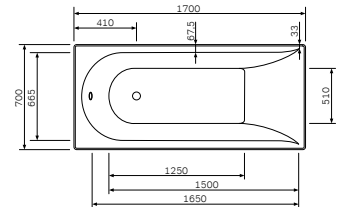

Additional equipment

Acrylic front panel
W72A-170-070W-P

€ 170

Acrylic side panel
W72A-170-070W-S

€ 110

Frame, including mounting kit
W72A-170-070W-R

€ 170

Adjustable feet kit
W72A-170-070W-FT

€ 49