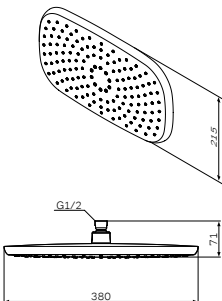

Size: 380 x 215 mm

- single spray mode
- ball joint

Sensation
Overhead shower
F0530000

€ 193