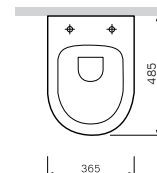

**Inspire**  
Floor-standing bidet  
C503111WH

€ 315

Size: 380 x 320 mm  
Material: sanitary porcelain  
Colour: white

- suitable for one-hole mixer
- mixer hole punched out
- with chrome-plated overflow
- fixings not included

## Sanitary ceramics

**Spirit V2.0**Wall-hung WC FlashClean  
C701700WH

€ 392

Size: 485 x 365 mm  
Material: sanitary porcelain  
Colour: white

- wall-mounted
- horizontal outlet
- fixing set included
- the maximum amount of water to flush is six liters