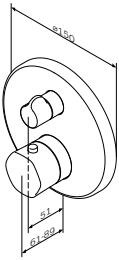

- for concealed installation
- cartridge with thermo-element
- safety stop at 38°C
- shut-off valve
- check valves
- dirt strainers
- decorative plate
- handles

Required Part:
MultiDock universal basic unit
F100100

Gem
Thermostatic single outlet
mixer for concealed installation
F9075600

€ 365

1. Concealed body suitable for shower,
   bath and thermostat finish sets for
   concealed installation
   DN 15
   Installation depth: 80—108 mm
   Rotationally symmetrical installation
   Connection unit:
   - DR brass (MS 63)
   - reduced lead brass
   Mounting box:
   - made of plastic
   - demountable
   - suitable for dry mortarless
   construction

1. All connections G1/2
   With 1 plug 1/2"
   With rinsing unit
   With sealing foil
   Protected against back-flow in
   domestic use (according to DIN EN
   1717):
   - shower outlet, by using AM.PM wall
   connection elbows
   - bath outlet, without limiters

MultiDock
MultiDock universal basic unit
F100100

€ 108