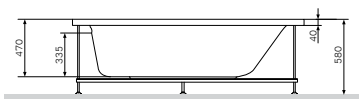

Size: 1800 x 800 mm
Capacity: 225 l
Material: acrylic
Colour: white

Spirit V2.0
Built-in bath
W5AA-180-080W-A64

€ 810

- waste and overflow not included*

* See bath filler on page 47
and waste and overflow on page 67