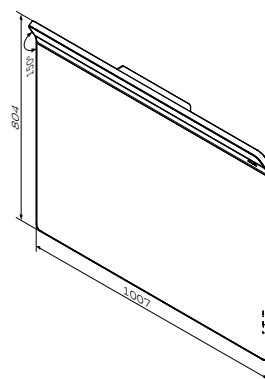

**Inspire V2.0**

Mirror with lighting  
M50AMOX1001SA

€ 1 050

Size: 1007 x 803 x 21 mm

- LED 16W / 12V / IP44
- switch
- two types of lighting (cold and warm) with dimming function

Size: 1207 x 803 x 21 mm