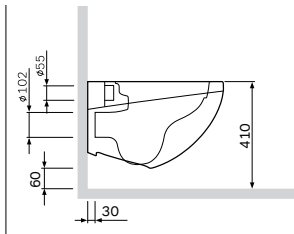

Size: 555 x 385 mm
Material: sanitary porcelain
Colour: white

- wall-mounted
- horizontal outlet
- the maximum amount of water to flush is six liters
- fixing set included

Sensation
Wall-hung WC FlashClean
C301700WH

€ 500

Toilet seat and cover
with easy-off and soft-closing
hinges
C307851WH

€ 140

Material: plastic
Colour: white
Fixing: stainless-steel hinges

Size: 555 x 385 mm
Material: sanitary porcelain
Colour: white

- wall-mounted
- suitable for one-hole mixer
- mixer hole punched out
- with chrome-plated overflow
- fixing set included

Sensation
Wall-hung bidet
C303411WH

€ 451