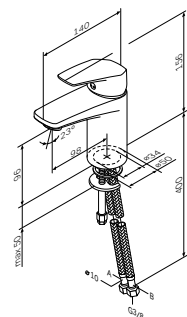

€ 107,5

- Spout: 98 mm
- single-hole installation
  - AM.PM Soft Motion 35 mm ceramic cartridge
  - stream aerator
  - flexible connection hoses G 3/8

Good Design Awards

- Spout: 155 mm
- single-hole installation
  - push-open waste set 1 1/4"
  - AM.PM Soft Motion 35 mm ceramic cartridge
  - stream aerator
  - flexible connection hoses G 3/8