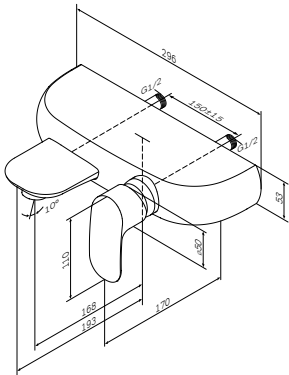

1. Spout: 168 mm
2. wall-mounted
   - AM.PM SoftMOTION 35 mm ceramic cartridge
   - pull diverter: bath/shower integrated
   - non-return valve in the shower outlet 1/2"
   - Rub&Clean aerator
   - s-unions
   - center distance 150 ± 15 mm

- wall-mounted
- AM.PM Soft Motion 35 mm ceramic cartridge
- check valve in the shower outlet 1/2"
- s-unions
- center distance 150 ± 15 mm

Mixers

- wall-mounted
- cartridge with thermo-element
- safety stop at 38°C
- shelf made of safety glass
- check valves
- dirt strainers
- s-unions
- center distance 150 ± 15 mm

- for concealed installation
- AM.PM Soft Motion 35 mm ceramic cartridge
- automatic diverter: bath/shower
- decorative plate
- metal handles

Required Part:
MultiDock universal basic unit
F100100