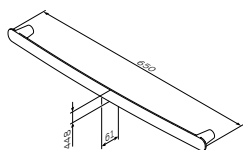

€ 88

**Sensation**  
Toilet brush with holder  
A3033300

€ 120

Size: 44 cm

**Sensation**  
Double towel swing  
A3032600

€ 101

Size: 65 cm

**Sensation**  
Towel rail  
A30346400