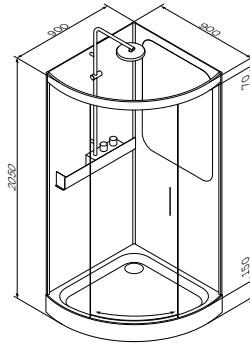

# **Hydromassage and shower cabins**

**Like**  
Shower cabin  
W80C-016-090MTA

€ 2 490

Size: 900 x 900 x 2050 mm  
Profile in matt chrome  
Transparent glass, 6mm

- overhead shower
- hand shower
- mirror
- mixer with diverter
- shelf