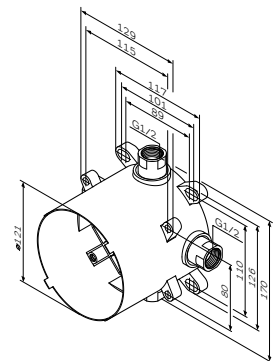

Inspire V2.0

Thermostatic single outlet mixer
for concealed installation
F50A75700

€ 398

- for concealed installation
- cartridge with thermo-element
- safety stop at 38°C
- push-open and water temperature adjustment cartridge
- check valves
- dirt strainers
- decorative plate
- handles

Required Part:
MultiDock universal basic unit
F100100

MultiDock

MultiDock universal basic unit
F100100

€ 108

Concealed body suitable for shower,
bath and thermostat finish sets for
concealed installation

DN 15

Installation depth: 80 — 108 mm
Rotationally symmetrical installation

Connection unit:

- DR brass (MS 63)
- reduced lead brass

Mounting box:

- made of plastic
- demountable
- suitable for dry mortarless construction

All connections G1/2

With 1 plug 1/2"

With rinsing unit

With sealing foil

Protected against back-flow in
domestic use (according to DIN EN
1717):

- shower outlet, by using AM.PM wall connection elbows
- bath outlet, without limiters