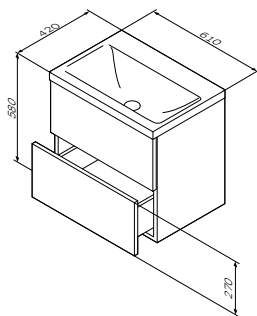

Colour: white glossy

M80CHR0356WG – right hinges

M80CHL0356WG – left hinges

Size: 350x300x1750 mm

- doors with soft-close system

€ 690

Size: 600 x 420 x 580 mm

- two push-to-open compartments with soft close