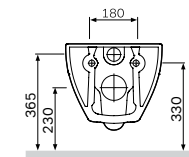

**Inspire V2.0**

Wall-hung WC FlashClean  
C50A1700WH

€ 415

Size: 550 x 390 mm  
Material: Sanitary porcelain  
Colour: white

- wall-mounted
- horizontal outlet
- with concealed fixing
- fixing set included