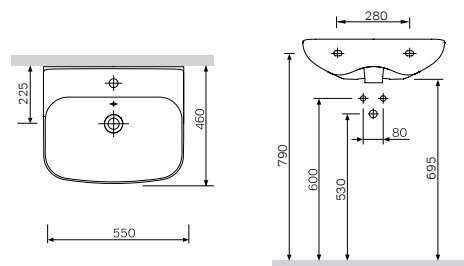

## Sanitary ceramics

**Like**  
Washbasin  
C804221WH

€ 115

Size: 550 x 460 mm  
Material: sanitary porcelain  
Colour: white

- suitable for one-hole mixer
- mixer hole punched out
- with chrome-plated overflow
- sanitary porcelain
- fixing with two M10 screws
- fixing set not included

Semi-pedestal  
C804970WH

€ 65

Material: sanitary porcelain  
Colour: white

Pedestal  
C804910WH

€ 85

Material: sanitary porcelain  
Colour: white

Size: 560 x 385 mm  
 Material: Sanitary porcelain and plastic  
 Colour: white