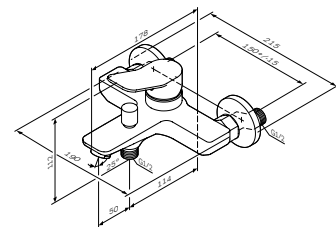

X-Joy
Single-lever basin mixer
with waste set
F85A82100

€ 90

Spout: 100 mm

- single-hole installation
- push-open waste set 1 1/4"
- AM.PM Soft Motion 35 mm ceramic cartridge
- stream aerator
- flexible connection hoses G 3/8

X-Joy
Single-lever basin mixer
F85A02100

€ 82

Spout: 100 mm

- single-hole installation
- AM.PM Soft Motion 35 mm ceramic cartridge
- stream aerator
- flexible connection hoses G 3/8

X-Joy
Single-lever bidet mixer
with waste set
F85A83100

€ 90

Spout: 100 mm

- single-hole installation
- pop-up waste set 1 1/4"
- AM.PM Soft Motion 35 mm ceramic cartridge
- stream aerator with ball-joint
- flexible connection hoses G 3/8

X-Joy
Single-lever bath
and shower mixer
F85A10000

€ 105

Spout: 164 mm

- wall-mounted
- AM.PM Soft Motion 35 mm ceramic cartridge
- automatic diverter: bath/shower
- check valve in the shower outlet 1/2"
- stream aerator
- s-unions
- metal wall plates
- center distance 150 ± 15 mm