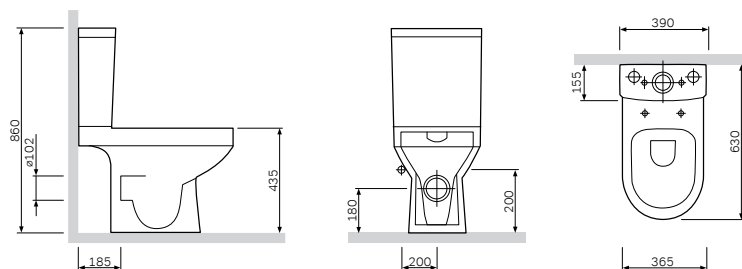

## Sanitary ceramics

**Spirit V2.0**

Close-coupled WC suite  
FlashClean  
C708600SC

€ 515

Size: 630 x 390 x 860 mm  
Material: sanitary porcelain  
Colour: white  
Universal outlet

- floor-standing
- rimless toilet
- horizontal outlet, vertical outlet possible with drain bend (drain bend is not included in suite)
- with concealed fixing
- flushing mechanism with double water-saving push button 3 l / 6 l
- fixing set included

**Included:**

Toilet seat and cover  
with easy-off and soft-closing hinges

Material: plastic  
Colour: white  
Fixing: stainless-steel hinges

**Spirit V2.0**

Close-coupled WC suite  
C708607SC

€ 440

Size: 635 x 370 x 850 mm  
Material: sanitary porcelain  
Colour: white  
Universal outlet