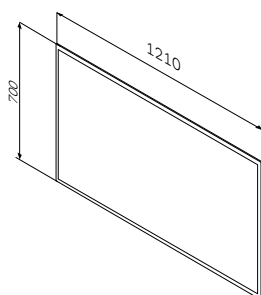

Size: 1010 x 700 mm

- LED 16W / 12V / IP44
- two types of lighting (cold and warm) with dimming function
- two sensor switches
- heating

Spirit V2.0
Mirror with lighting
Material: aluminium silver anodized
M70AMOX01001SA

€ 865