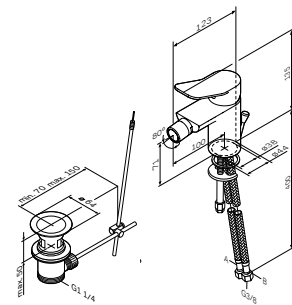

X-Joy
Single-lever bidet mixer
with waste set
F85A83100

€ 90

Spout: 100 mm

- single-hole installation
- pop-up waste set 1 1/4"
- AM.PM Soft Motion 35 mm ceramic cartridge
- stream aerator with ball-joint
- flexible connection hoses G 3/8