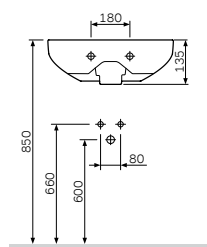

Size: 540 x 360 mm
Material: sanitary porcelain
Colour: white

- floor-standing
- suitable for one-hole mixer
- mixer hole punched out
- with chrome-plated overflow
- with concealed fixing
- fixing set included

Inspire
Floor-standing bidet
C503111WH

€ 315