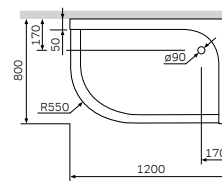

Asymmetric shower tray
Right version
W53T-302R120W64
Left version
W53T-302L120W64

Size: 1200 x 800 x 160 mm

€ 360

- with waste
- acrylic