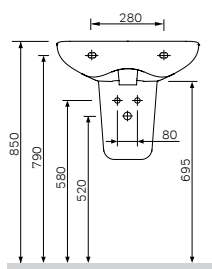

## Sanitary ceramics

**Like**  
Washbasin  
C804221WH

€ 115

Size: 550 x 460 mm  
Material: sanitary porcelain  
Colour: white

- suitable for one-hole mixer
- mixer hole punched out
- with chrome-plated overflow
- sanitary porcelain
- fixing with two M10 screws
- fixing set not included

Semi-pedestal  
C804970WH

€ 65

Material: sanitary porcelain  
Colour: white

Pedestal  
C804910WH

€ 85

Material: sanitary porcelain  
Colour: white

Size: 560 x 385 mm  
 Material: Sanitary porcelain and plastic  
 Colour: white