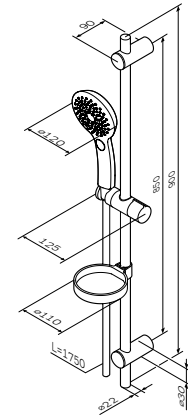

Inspire V2.0
Shower set
F0150A000

€ 165

Shower rail: 900 mm
Shower hose: 1750 mm

- the shower rail brackets can be positioned up or down as required
- hand shower Ø 120 mm:
- three spray modes: Spray, EnerJet, Spray + Massage
- Simple Switch Push
- Rub&Clean function for easy-clean shower nozzles
- soap dish
- adjustable slider for hand shower
- swivel joint prevents hose from tangling