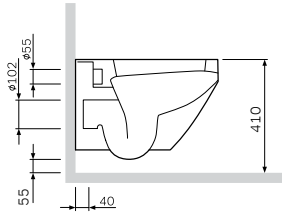

Size: 490 x 365 mm
Material: sanitary porcelain
Colour: white

- wall-mounted
- horizontal outlet
- fixing set included

Spirit V2.0
Wall-hung WC
C701739WH

€ 345