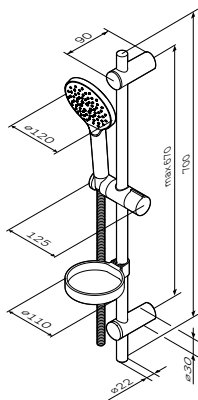

**Spirit V 2.0**  
Shower set  
F0170A000

€ 125

Shower rail: 900 mm  
Shower hose: 1750 mm

- the shower rail brackets can be positioned up or down as required
- hand shower Ø 120 mm:
- three spray modes: Spray, EnerJet, Spray + Massage
- Simple Switch Push
- Rub&Clean function for easy-clean shower nozzles
- soap dish
- adjustable slider for hand shower
- swivel joint prevents hose from tangling