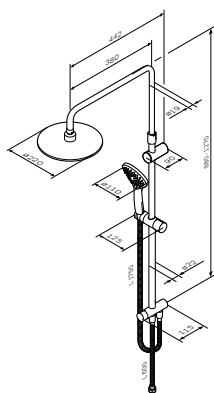

Shower rail: 880–1270 mm  
Shower hose: 1750 mm  
Head shower: Ø 220 mm  
Hand shower: Ø 110 mm

**Gem**  
ShowerSpot  
F0790000

€ 279

- single spray mode: Spray
- Rub&Clean function for easy-clean shower nozzles
- ceramic cartridge diverter valve
- adjustable slider for hand shower
- adjustable head shower angle
- swivel joint prevents hose from tangling