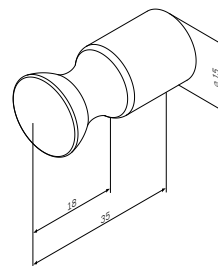

Sensation
Towel hook
A3035500

€ 10

Sensation
Robe hook
A3035800