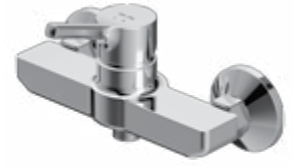

- wall-mounted
- AM.PM Soft Motion 35 mm ceramic cartridge
- s-unions
- metal wall plates
- center distance 150 ± 15 mm

X-Joy S
Single-lever shower mixer
F85B20000

€ 97