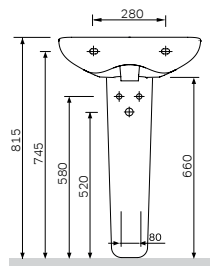

Semi-pedestal  
C804970WH

€ 65

Material: sanitary porcelain  
Colour: white

Pedestal  
C804910WH

€ 85

Material: sanitary porcelain  
Colour: white

Size: 560 x 385 mm  
 Material: Sanitary porcelain and plastic  
 Colour: white