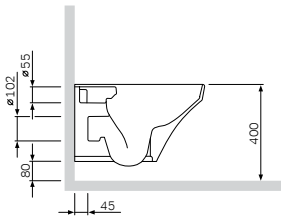

Size: 540 x 360 mm
Material: Sanitary porcelain
Colour: white

- wall-mounted
- horizontal outlet
- with concealed fixing
- fixing set included

Inspire
Wall-hung WC FlashClean
C501700WH

€ 351