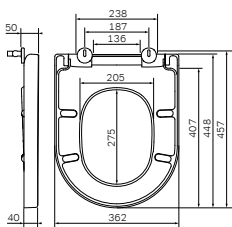

Toilet seat and cover
with easy-off and soft-closing
hinges
C507851WH

€ 145

Material: plastic
Colour: white
Fixing: stainless-steel hinges