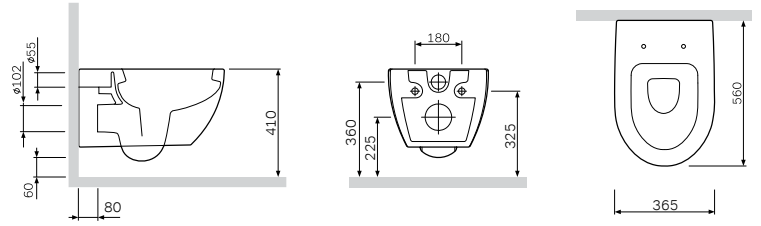

## Sanitary ceramics

**Awe**  
Wall-hung WC  
C111738WH

€ 350

Size: 560 x 365 mm  
Material: sanitary porcelain  
Colour: white

- wall-mounted
- horizontal outlet
- with concealed fixing
- fixing set included
- seat not included