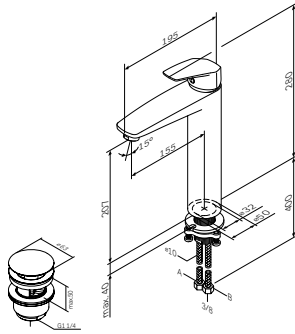

€ 107,5

- Spout: 98 mm
- single-hole installation
  - AM.PM Soft Motion 35 mm ceramic cartridge
  - stream aerator
  - flexible connection hoses G 3/8

Good Design Awards

- Spout: 155 mm
- single-hole installation
  - push-open waste set 1 1/4"
  - AM.PM Soft Motion 35 mm ceramic cartridge
  - stream aerator
  - flexible connection hoses G 3/8