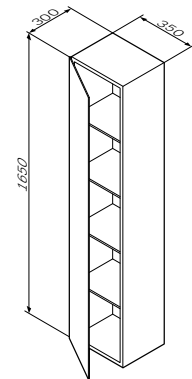

€ 890

Completion options

Mirror tall cabinet
Material: MDF and crystal glass
Colour: deep blue matt
Hinges:
M70ACHMR0356DM – right
M70ACHML0356DM – left

€ 850

Mirror tall cabinet
Material: MDF and crystal glass
Colour: graphite matt
Hinges:
M70ACHMR0356GM – right
M70ACHML0356GM – left

€ 850

Mirror tall cabinet
Material: MDF and crystal glass
Colour: powdery blue matt
Hinges:
M70ACHMR0356PG – right
M70ACHML0356PG – left

€ 850