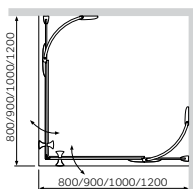

€ 2 840

Pivot door **Sensation**  
Size: 900 x 2000 mm  
W30G-E3D6-200-CT L/R\*

Side panel **Sensation**  
Size: 900 x 1978 mm  
W30G-W90-200-CT L/R\*

\* Make sure to indicate which door side you need (left/right) when placing the order