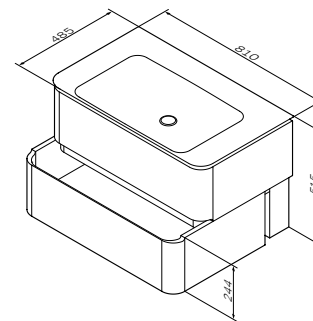

# **Washbasins and bathroom furniture**

**Sensation**

Vanity unit  
Material: MDF  
Colour: white glossy  
M30FHX0802WG

Size: 810 x 485 x 515 mm  
- two pull-out compartments with soft-close system

€ 1 400