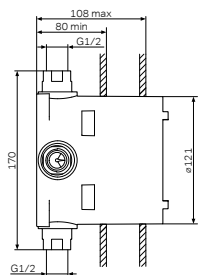

Concealed body suitable for shower, bath and thermostat finish sets for concealed installation

DN 15

Installation depth: 80 — 108 mm

Rotationally symmetrical installation

Connection unit:

- DR brass (MS 63)
- reduced lead brass

Mounting box:

- made of plastic
- demountable
- suitable for dry mortarless construction

MultiDock
MultiDock universal basic unit
F100100

€ 108