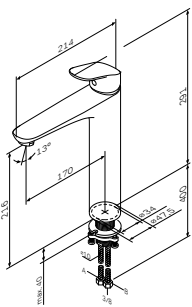

1. Spout: 170 mm
2. single-hole installation
   - push-open waste set 1 1/4"
   - AM.PM Soft Motion 35 mm ceramic cartridge
   - Rub&Clean aerator
   - flexible connection hoses G 3/8

Like
Single-lever tall basin mixer
with waste set
F8092200

€ 188