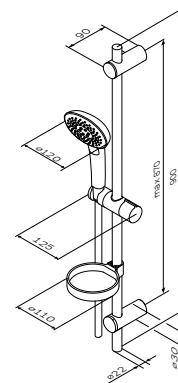

Shower rail: 900 mm
Shower hose: 1750 mm

- the shower rail brackets can be positioned up or down as required
- hand shower Ø 120 mm:
- three spray modes: Spray, EnerJet, Spray + Massage
- Simple Switch Push
- Rub&Clean function for easy-clean shower nozzles
- soap dish
- adjustable slider for hand shower
- swivel joint prevents hose from tangling