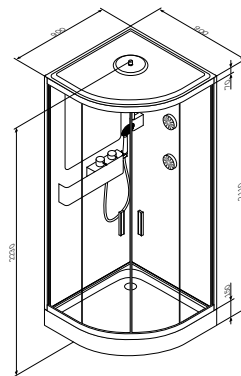

Size: 900x900x2200 mm
Profile in matt chrome
Transparent glass, 6mm

- 3 jets
- overhead shower
- hand shower with 3 modes: Spray, EnerJet, Spray + Massage
- mixer with diverter
- shelf
- mirror