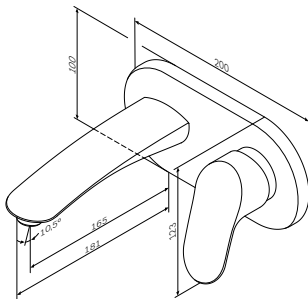

1. Spout: 170 mm
2. single-hole installation
   - AM.PM Soft Motion 35 mm ceramic cartridge
   - Rub&Clean aerator
   - flexible connection hoses G 3/8

Like
Single-lever tall basin mixer
F8092000

€ 180