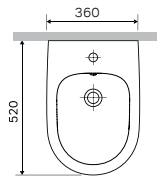

**Included:**

Toilet seat and cover  
with easy-off and soft-closing hinges

Material: plastic  
Colour: white  
Fixing: stainless-steel hinges

Size: 490 x 360 mm  
Material: sanitary porcelain  
Colour: white

- wall-mounted
- suitable for one-hole mixer
- mixer hole punched out
- with chrome-plated overflow
- with concealed fixing
- fixing set included

**Spirit V2.0**  
Wall-hung bidet  
C703411WH

€ 345

Size: 520 x 360 mm  
Material: sanitary porcelain  
Colour: white