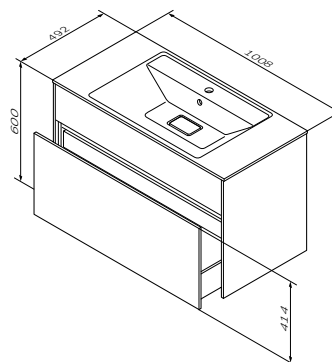

Inspire V2.0

Vanity unit
Material: MDF
Colour: white matt
M50AFHX1003WM

Size: 1004 x 490 x 600 mm
- three drawers push-to-open
- soft close

€ 1 295

Completion options

Vanity unit
Material: MDF
Colour: elegant grey matt
M50AFHX1003EGM

€ 1 295

Vanity unit
Material: MDF
Colour: graphite matt
M50AFHX1003GM

€ 1 295

Necessary equipment

Washbasin for vanity unit
M50AWPC1001WG

Size: 1008 x 492 mm
Material: mineral marble
Colour: white matt

€ 590

- suitable for one-hole mixer
- mixer hole punched out
- without overflow