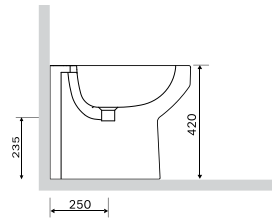

Size: 490 x 360 mm
Material: sanitary porcelain
Colour: white

- wall-mounted
- suitable for one-hole mixer
- mixer hole punched out
- with chrome-plated overflow
- with concealed fixing
- fixing set included

Spirit V2.0
Wall-hung bidet
C703411WH

€ 345