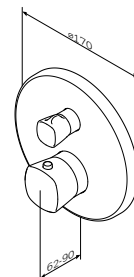

Spirit V2.1

Single-lever shower mixer
F71A20000

€ 175

- wall-mounted
- AM.PM Soft Motion 35 mm ceramic cartridge
- check valve in the shower outlet 1/2"
- s-unions
- metal wall plates
- center distance 150 ± 15 mm

Spirit V2.1

Single-lever bath and shower mixer for concealed installation
F71A85000

€ 210

- for concealed installation
- AM.PM Soft Motion 35 mm ceramic cartridge
- automatic diverter: bath/shower
- decorative plate
- handles

Required Part:
MultiDock universal basic unit
F100100

Spirit V2.1

Single-lever shower mixer for concealed installation
F71A75000

€ 188

- for concealed installation
- AM.PM Soft Motion 35 mm ceramic cartridge
- decorative plate
- handles
- decorative plate
- handles

Required Part:
MultiDock universal basic unit
F100100

Spirit V2.1

Thermostatic dual outlet mixer for concealed installation
F71A85500

€ 420

- for concealed installation
- cartridge with thermo-element
- safety stop at 38°C
- shut-off and diverter valve
- check valves
- dirt strainers
- decorative plate
- handles

Required Part:
MultiDock universal basic unit
F100100