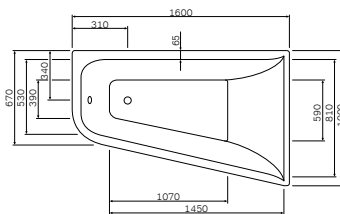

Additional equipment

Acrylic front panel

Right version
W72A-160R100W-P

Left version
W72A-160L100W-P

€ 260

Frame, including mounting kit

Right version
W72A-160R100W-R

Left version
W72A-160L100W-R

€ 210

Adjustable feet kit
W72A-160-100W-FT

€ 49