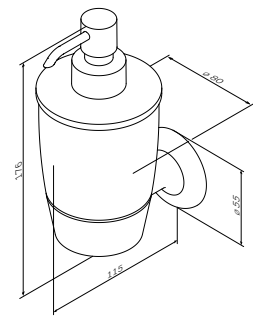

**Inspire V2.0**  
Double towel swing  
A50A32600

€ 99

Like  
Double towel hook  
A8035600

€ 13

Like  
Glass soap dish with holder  
A8034200

€ 26

Like  
Glass soap dispenser with holder  
A8036900

€ 35