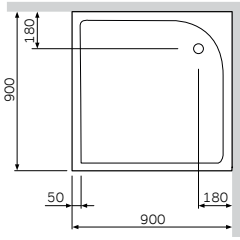

Size: 900 x 900 x 160 mm

Semicircular shower tray
W53T-303-090W

- with waste
- acrylic

€ 300