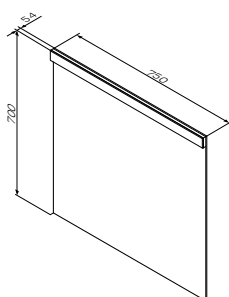

Size: 600 x 700 mm

- LED 16W / 12V / IP44
- lighting with dimming function
- sensor switch

Gem
Mirror with lighting
Material: stainless steel
Colour: white glossy
M90MOX0601WG

€ 599