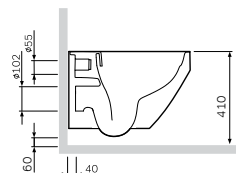

## Sanitary ceramics

**Spirit V2.0**Wall-hung WC FlashClean  
C701700WH

€ 392

Size: 485 x 365 mm  
Material: sanitary porcelain  
Colour: white

- wall-mounted
- horizontal outlet
- fixing set included
- the maximum amount of water to flush is six liters