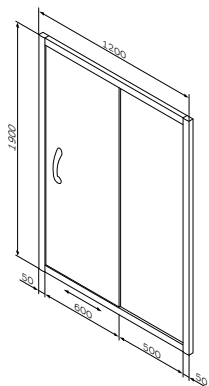

Size: 1200 x 1900 mm
Profile in matt chrome
Transparent glass

- one sliding door
- double stainless-steel rollers
- transparent tempered glass, 6 mm
- profiles and handles in chrome finish

Bliss L
Sliding door for niche
W53S-1201190MT

€ 1 130

Size: 1200 x 1900 mm
Profile in matt chrome
Transparent glass

- two sliding doors
- double stainless-steel rollers
- transparent tempered glass, 6 mm
- profiles and handles in chrome finish

Bliss L
Sliding door for niche
W53S-1202190MT

€ 1 420