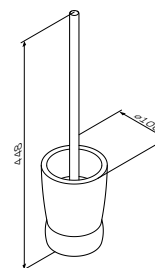

€ 88

**Sensation**  
Toilet brush with holder  
A3033300

€ 120

Size: 44 cm

**Sensation**  
Double towel swing  
A3032600

€ 101

Size: 65 cm

**Sensation**  
Towel rail  
A30346400