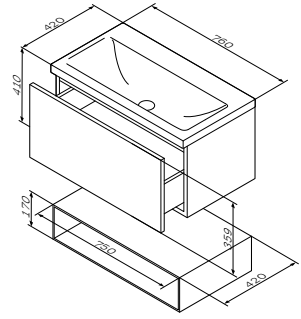

Gem

Vanity unit
Material: MDF
Colour: white glossy
M90FHX07521WG

Size: 760 x 420 x 410 mm
- push-to-open compartment
with soft close

€ 679

Open space
Material: MDF
Colour: white glossy
M90OHX0750WG

€ 269

Completion options,
vanity unit

Vanity unit
Material: MDF
Colour: graphite matt
M90FHX07521GM

€ 649

Vanity unit
Material: MDF
Colour: deep blue matt
M90FHX07521DM

€ 649

Vanity unit
Material: MDF
Colour: walnut structured
M90FHX07521NF

€ 610

Completion options,
open space

Open space
Colour: graphite matt
M90OHX0750DM

€ 269

Open space
Colour: deep blue matt
M90OHX0750DM

€ 269

Open space
Colour: walnut structured
M90OHX0750

€ 159

Necessary equipment

Washbasin for vanity unit
M90WCC0752WG

Size: 750 mm
Material: sanitary porcelain
Colour: white glossy

€ 229

- suitable for one-hole mixer
- mixer hole punched out