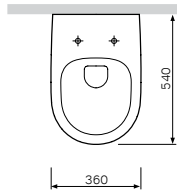

Size: 540 x 360 mm
Material: sanitary porcelain
Colour: white

- wall-mounted
- horizontal outlet
- with concealed fixing
- fixing set included

Inspire
Wall-hung WC
C501738WH

€ 275