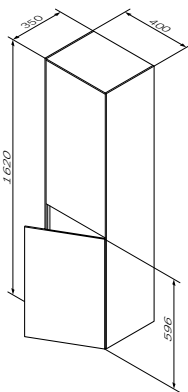

Size: 1207 x 803 x 21 mm

- LED 16W / 12V / IP44
- switch
- two types of lighting (cold and warm) with dimming function

Inspire V2.0
Mirror with lighting
M50AMOX1201SA

€ 1 150

Washbasins and bathroom furniture

Size: 400 x 350 x 1620 mm

- doors with soft-close system
- two drawers

Inspire V2.0
Tall cabinet
Material: MDF
Colour: white matt
M50ACHRO406WM – right hinges
M50ACHLO406WM – left hinges

€ 990

Tall cabinet
Material: MDF
Colour: elegant grey matt
Hinges:
M50ACHRO406EGM – right
M50ACHLO406EGM – left

€ 990

Tall cabinet
Material: MDF
Colour: graphite matt
Hinges:
M50ACHRO406GM – right
M50ACHLO406GM – left

€ 990

Completion options