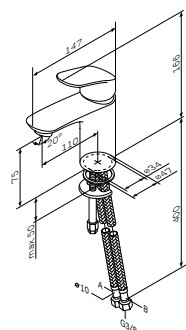

€ 141

Spout: 110 mm

- single-hole installation
- AM.PM Soft Motion 35 mm ceramic cartridge
- Rub&Clean aerator
- flexible connection hoses G 3/8

- Spout: 170 mm
- single-hole installation
  - push-open waste set 1 1/4"
  - AM.PM Soft Motion 35 mm ceramic cartridge
  - Rub&Clean aerator
  - flexible connection hoses G 3/8