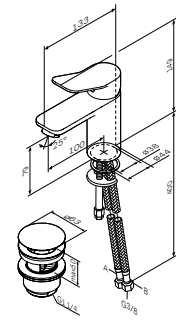

**MultiDock**  
MultiDock universal basic unit  
F100100

€ 108

**X-Joy**  
Single-lever basin mixer  
with waste set  
F85A82100

€ 90

Spout: 100 mm

- single-hole installation
- push-open waste set 1 1/4"
- AM.PM Soft Motion 35 mm ceramic cartridge
- stream aerator
- flexible connection hoses G 3/8