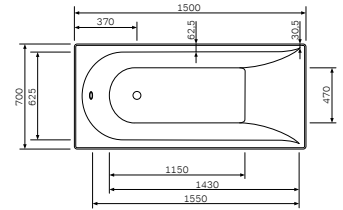

Additional equipment

Acrylic front panel
W72A-150-070W-P

€ 170

Frame, including mounting kit
W72A-150-070W-R

€ 160

Adjustable feet kit
W72A-170-070W-FT

€ 49