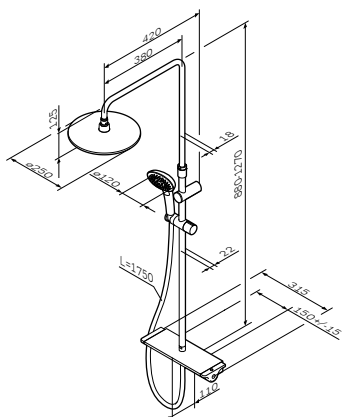

**Inspire V2.0**  
ShowerSpot  
F0750A400

€ 795

Shower rail: 880–1270 mm  
Shower hose: 1750 mm  
Head shower: Ø 255 mm  
Hand shower: Ø 120 mm

- thermostatic shower mixer:
- safety stop at 38°C
- push-open and water temperature adjustment cartridges
- multiple outlets can be run simultaneously
- shelf made of safety glass
- check valves
- dirt strainers
- s-unions
- center distance 150 ± 15 mm
- three spray modes: Spray, EnerJet, Spray + Massage
- Simple Switch Push
- Rub&Clean function for easy-clean shower nozzles
- adjustable slider for hand shower
- adjustable head shower angle
- swivel joint prevents hose from tangling