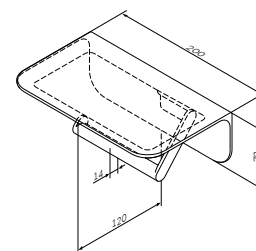

€ 107

Sensation
Toilet brush, free-standing
A3033200