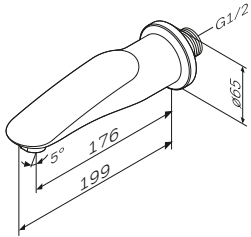

Spout: 176 mm

- wall-mounted
- easy installation
- Rub&Clean aerator

Sensation
Bath spout
F3070000

€ 185

Concealed body suitable for shower, bath and thermostat finish sets for concealed installation

DN 15

Installation depth: 80 — 108 mm

Rotationally symmetrical installation

Connection unit:

- DR brass (MS 63)
- reduced lead brass

Mounting box:

- made of plastic
- demountable
- suitable for dry mortarless construction

MultiDock
MultiDock universal basic unit
F100100

€ 108

All connections G1/2

With 1 plug 1/2"

With rinsing unit

With sealing foil

Protected against back-flow in domestic use (according to DIN EN 1717):

- shower outlet, by using AM.PM wall connection elbows
- bath outlet, without limiters