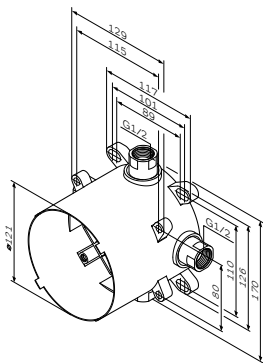

Spout: 176 mm

- wall-mounted
- easy installation
- Rub&Clean aerator

Sensation
Bath spout
F3070000

€ 185

Concealed body suitable for shower, bath and thermostat finish sets for concealed installation

DN 15

Installation depth: 80 — 108 mm

Rotationally symmetrical installation

Connection unit:

- DR brass (MS 63)
- reduced lead brass

Mounting box:

- made of plastic
- demountable
- suitable for dry mortarless construction

MultiDock
MultiDock universal basic unit
F100100

€ 108

All connections G1/2

With 1 plug 1/2"

With rinsing unit

With sealing foil

Protected against back-flow in domestic use (according to DIN EN 1717):

- shower outlet, by using AM.PM wall connection elbows
- bath outlet, without limiters