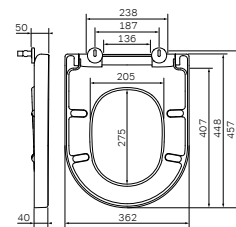

Toilet seat and cover
with easy-off and soft-closing
hinges
C507851WH

€ 145

Material: plastic
Colour: white
Fixing: stainless-steel hinges