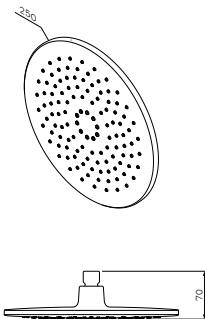

Size: 380 x 215 mm

- single spray mode
- ball joint

Sensation
Overhead shower
F0530000

€ 193