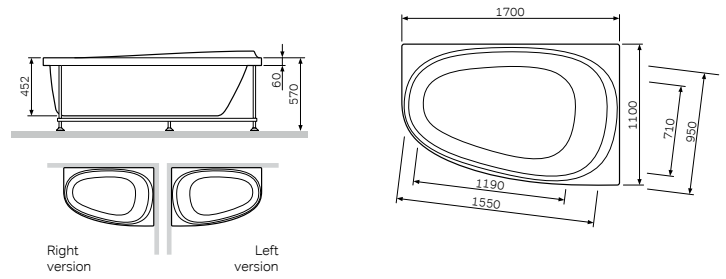

Acrylic bathtubs

Sensation

Acrylic bathtub
W30A-170L110W-A
W30A-170R110W-A

€ 990

Size: 1700 x 1100 mm
Capacity: 210 l
Material: acrylic
Colour: white

Built-in bathtub without drain pipe

Additional equipment

Acrylic front panel
W30A-170U110W-P

€ 350

Frame, including mounting kit
W30A-170L110W-R
W30A-170R110W-R

€ 210