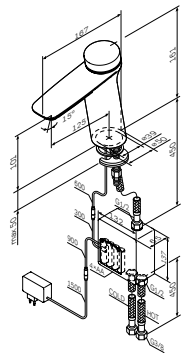

Spout: 125 mm

- single-hole installation
- push-open waste set 1 1/4"
- electronic mixing unit with water temperature and water flow adjustment
- TouchReel electronic controller with LED light indication
- 2 factory presetted water temperature memory modes at 50% water flow: single click: 25°C, double click: 38°C
- water temperatures and water flow can be changed individually and saved to memory
- presetted temperature limiter at 49°C
- hot water disinfection function
- power supply unit 100-240 V, ~50~60 Hz / supply voltage 12 V
- hidden adjustable aerator
- flexible connection hoses G 3/8