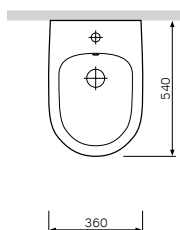

Size: 540 x 360 mm
Material: sanitary porcelain
Colour: white

- wall-mounted
- suitable for one-hole mixer
- mixer hole punched out
- with chrome-plated overflow
- with concealed fixing
- fixing set included

Inspire
Wall-hung bidet
C503411WH

€ 315

Size: 540 x 360 mm
Material: sanitary porcelain
Colour: white

- floor-standing
- suitable for one-hole mixer
- mixer hole punched out
- with chrome-plated overflow
- with concealed fixing
- fixing set included

Inspire
Floor-standing bidet
C503111WH

€ 315

Size: 380 x 320 mm
Material: sanitary porcelain
Colour: white

- suitable for one-hole mixer
- mixer hole punched out
- with chrome-plated overflow
- fixings not included

Inspire
Washbasin
C504811WH

€ 105