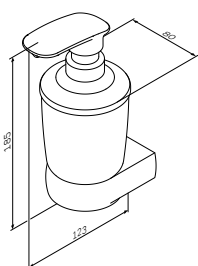

€ 165

Sensation
Glass soap dispenser, free-standing
A3031900

€ 110

Good
Design
Awards

Sensation
Glass soap dispenser with holder
A3036900

€ 120

Sensation
Glass tumbler, free-standing
A3031300

€ 60