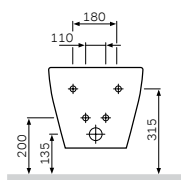

Size: 540 x 360 mm
Material: sanitary porcelain
Colour: white

- wall-mounted
- suitable for one-hole mixer
- mixer hole punched out
- with chrome-plated overflow
- with concealed fixing
- fixing set included

Inspire
Wall-hung bidet
C503411WH

€ 315

Size: 540 x 360 mm
Material: sanitary porcelain
Colour: white

- floor-standing
- suitable for one-hole mixer
- mixer hole punched out
- with chrome-plated overflow
- with concealed fixing
- fixing set included

Inspire
Floor-standing bidet
C503111WH

€ 315

Size: 380 x 320 mm
Material: sanitary porcelain
Colour: white

- suitable for one-hole mixer
- mixer hole punched out
- with chrome-plated overflow
- fixings not included

Inspire
Washbasin
C504811WH

€ 105