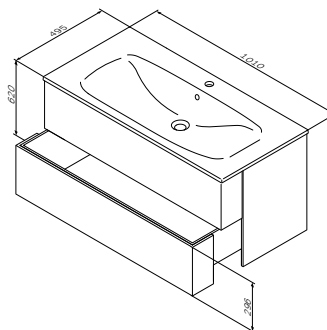

Spirit V2.0

Vanity unit
Material: MDF
Colour: white glossy
M70AFHX1002WG

Size: 1010 x 495 x 620 mm
- two push-to-open compartments
- soft close

€ 1 290

Completion options

Vanity unit
Material: MDF
Colour: deep blue matt
M70AFHX1002DM

€ 1 250

Vanity unit
Material: MDF
Colour: graphite matt
M70AFHX1002GM

€ 1 250

Vanity unit
Material: MDF
Colour: powdery blue matt
M70AFHX1002PG

€ 1 250

Necessary equipment

Washbasin for vanity unit
M70AWCC1002WG

Size: 1010 mm
Material: sanitary porcelain
Colour: white glossy

€ 490

- suitable for one-hole mixer
- mixer hole punched out
- with overflow

Additional options:

Servo Drive
automatic drawer opening system
M70AFSD100

€ 990

LED lighting for drawers
M70AFLL100

€ 99