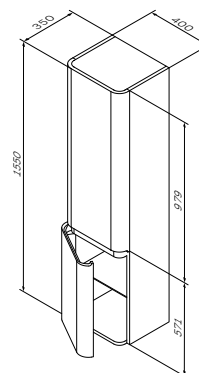

Size: 400 x 350 x 1550 mm  
 - doors with soft-close system  
 - two drawers

€ 1 550

Completion options

Tall cabinet  
 Material: MDF  
 Colour: grey silk  
 Hinges:  
 M30CHR0406GG – right  
 M30CHL0406GG – left