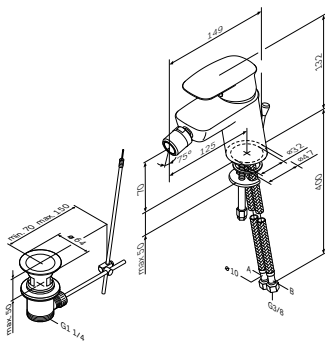

1. Spout: 125 mm
2. single-hole installation
   - pop-up waste set 1 1/4"
   - AM.PM Soft Motion 35 mm ceramic cartridge
   - stream aerator with ball-joint
   - flexible connection hoses G 3/8