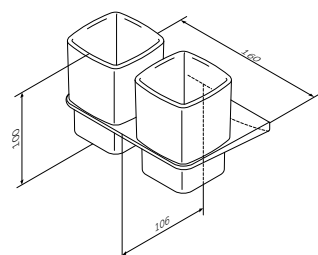

Inspire V2.0
Hairdryer holder
A50A32300

€ 43

Inspire V2.0
Double glass tumbler with holder
A50A343400