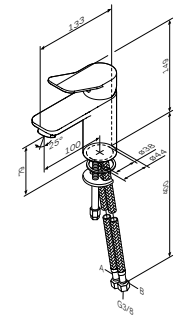

Spout: 100 mm

- single-hole installation
- AM.PM Soft Motion 35 mm ceramic cartridge
- stream aerator
- flexible connection hoses G 3/8