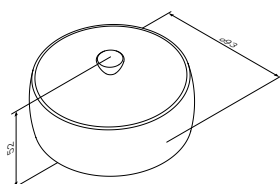

Size: 65 cm

Sensation
Towel rail
A30346400

€ 89