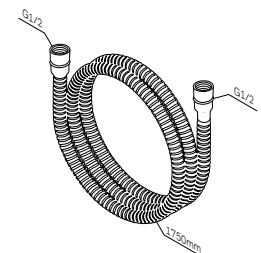

Shower hose  
F0400164  
€ 35

Size: 1750 mm  
Material: PVC

- highly flexible
- swivel joint prevents hose from tangling

Shower hose  
F0400264  
€ 31

Size: 1750 mm  
Material: metal

- highly flexible
- swivel joint prevents hose from tangling