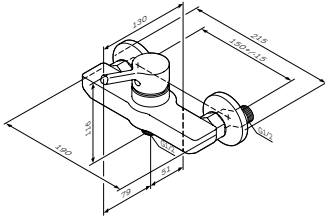

- wall-mounted
- AM.PM Soft Motion 35 mm ceramic cartridge
- s-unions
- metal wall plates
- center distance 150 ± 15 mm

X-Joy S
Single-lever shower mixer
F85B20000

€ 97