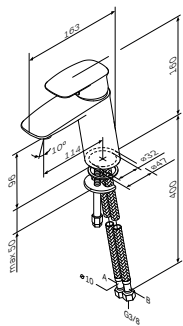

1. Spout: 114 mm
2. single-hole installation
   - pop-up waste set 1 1/4"
   - AM.PM Soft Motion 35 mm ceramic cartridge
   - Rub&Clean aerator
   - flexible connection hoses G 3/8

Spirit V2.1
Single-lever basin mixer
with waste set
F71A82100
€ 165