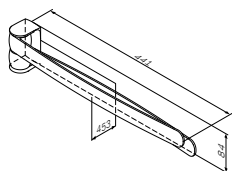

€ 88

**Sensation**  
Toilet brush with holder  
A3033300

€ 120

Size: 44 cm

**Sensation**  
Double towel swing  
A3032600

€ 101

Size: 65 cm

**Sensation**  
Towel rail  
A30346400