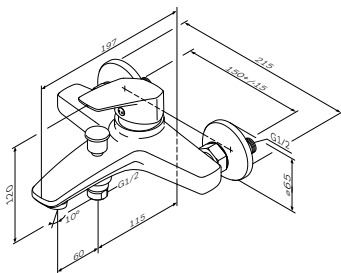

1. Spout: 104 mm
2. single-hole installation
   - pop-up waste set 1 1/4"
   - AM.PM Soft Motion 35 mm ceramic cartridge
   - stream aerator with ball-joint
   - flexible connection hoses G 3/8

€ 102