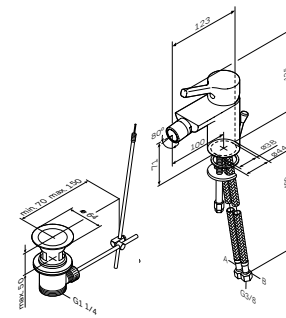

€ 88

Spout: 100 mm

- single-hole installation
- pop-up waste set 1 1/4"
- AM.PM Soft Motion 35 mm ceramic cartridge
- stream aerator with ball-joint
- flexible connection hoses G 3/8