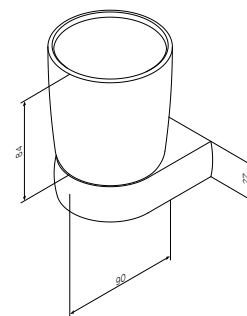

€ 80

Sensation
Toilet roll holder with shelf
A30341500