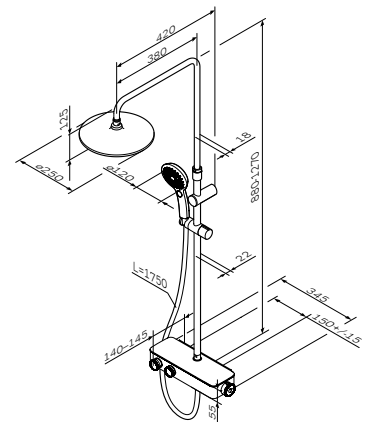

Sensation
ShowerSpot
F0730000

€ 1 395

Shower rail: 1072 mm
Shower hose: 1750 mm
Head shower: 380 x 215 mm
Hand shower: Ø 120 mm

- thermostatic shower mixer:
- safety stop at 38°C
- shut-off and diverter valve
- shelf made of safety glass
- check valves
- dirt strainers
- s-unions
- center distance 150 ± 15 mm
- three spray modes: Spray, EnerJet, Spray + Massage
- Simple Switch Push
- Rub&Clean function for easy-clean shower nozzles
- wall mounted hand shower holder
- adjustable head shower angle
- swivel joint prevents hose from tangling

Inspire V2.0
ShowerSpot
F0750A400

€ 795

Shower rail: 880–1270 mm
Shower hose: 1750 mm
Head shower: Ø 255 mm
Hand shower: Ø 120 mm

- thermostatic shower mixer:
- safety stop at 38°C
- push-open and water temperature adjustment cartridges
- multiple outlets can be run simultaneously
- shelf made of safety glass
- check valves
- dirt strainers
- s-unions
- center distance 150 ± 15 mm
- three spray modes: Spray, EnerJet, Spray + Massage
- Simple Switch Push
- Rub&Clean function for easy-clean shower nozzles
- adjustable slider for hand shower
- adjustable head shower angle
- swivel joint prevents hose from tangling