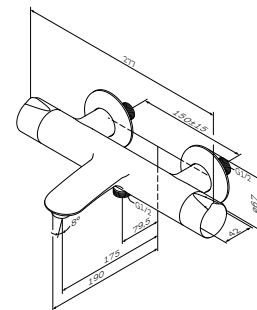

Like
Single-lever bidet mixer
with waste set
F8083116

€ 129

1. Spout: 98 mm
2. single-hole installation
   - pop-up waste set 1 1/4"
   - AM.PM Soft Motion 35 mm ceramic cartridge
   - stream aerator with ball-joint
   - flexible connection hoses G 3/8"

Like
Single-lever bath and shower
mixer
F8010016

€ 159

1. Spout: 199 mm
2. wall-mounted
   - AM.PM Soft Motion 35 mm ceramic cartridge
   - automatic diverter: bath/shower
   - Rub&Clean aerator
   - s-unions
   - metal wall plates
   - center distance 150 ± 15 mm

Like
Single-lever shower mixer
F8020016

€ 125

- wall-mounted
- AM.PM Soft Motion 35 mm ceramic cartridge
- s-unions
- metal wall plates
- center distance 150 ± 15 mm

Like
Thermostatic bath and
shower mixer
F8050000

€ 285

1. Spout: 175 mm
2. wall-mounted
   - cartridge with thermo-element
   - safety stop at 38°C
   - shut-off and diverter valve
   - Rub&Clean aerator
   - check valves
   - dirt strainers
   - center distance 150 ± 15 mm