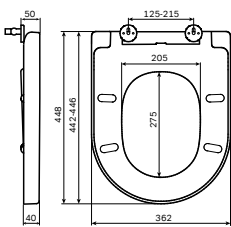

Size: 520x365 mm  
 Material: sanitary porcelain  
 Colour: white  
 Universal outlet

**Spirit V2.0**  
 Back-to-wall  
 C701438WH

€ 280

- floor-standing
- horizontal outlet, vertical outlet possible with drain bend (drain bend is not included in suite)
- with concealed fixing
- fixing set included
- seat not included