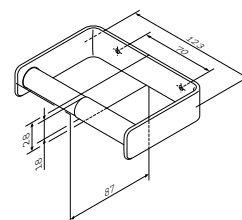

€ 59

Inspire V2.0
Toilet roll holder with box
A50A341500