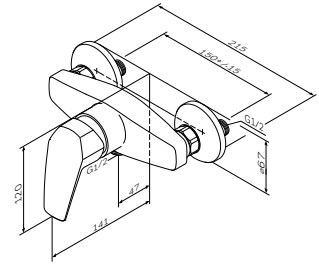

**Gem**  
Single-lever bath  
and shower mixer  
F9010000

€ 125

**Gem**  
Single-lever shower mixer  
F9020000

€ 113

- wall-mounted
- AM.PM Soft Motion 35 mm ceramic cartridge
- check valve in the shower outlet 1/2"
- s-unions
- metal wall plates
- center distance 150 ± 15 mm