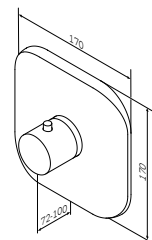

Sensation

Single-lever shower mixer for concealed installation
F3075000

€ 290

- for concealed installation
- AM.PM Soft Motion 35 mm ceramic cartridge
- decorative plate
- metal handles

Required Part:
MultiDock universal basic unit
F100100

Sensation

Thermostatic dual outlet mixer for concealed installation
F3085500

€ 684

- for concealed installation
- cartridge with thermo-element
- safety stop at 38°C
- shut-off and diverter valve
- check valves
- dirt strainers
- decorative plate
- metal handles

Required Part:
MultiDock universal basic unit
F100100

Sensation

Thermostatic single outlet mixer for concealed installation
F3075600

€ 610

- for concealed installation
- cartridge with thermo-element
- safety stop at 38°C
- shut-off valve
- check valves
- dirt strainers
- decorative plate
- metal handles

Required Part:
MultiDock universal basic unit
F100100

Sensation

Thermostat for concealed installation
F3075500

€ 526

- for concealed installation
- cartridge with thermo-element
- safety stop at 38°C
- check valves
- dirt strainers
- decorative plate
- metal handles

Required Part:
MultiDock universal basic unit
F100100