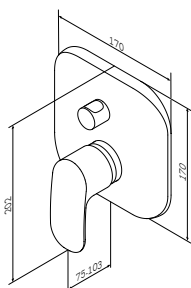

- wall-mounted
- cartridge with thermo-element
- safety stop at 38°C
- shelf made of safety glass
- check valves
- dirt strainers
- s-unions
- center distance 150 ± 15 mm

Sensation
Thermostatic shower mixer
F3040000
€ 380