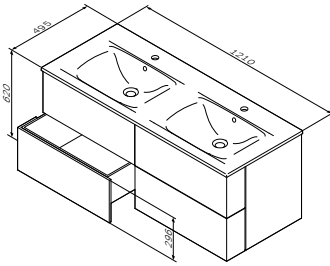

Additional options:

Servo Drive  
automatic drawer opening system  
M70AFSD100

€ 990

LED lighting for drawers  
M70AFLL100

€ 99

Size: 1210 x 495 x 620 mm  
These dimensions with washbasin

- four push-to-open compartments with soft-close system
- soft close