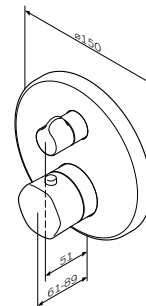

Gem
Single-lever shower mixer
F9020000

€ 113

- wall-mounted
- AM.PM Soft Motion 35 mm ceramic cartridge
- check valve in the shower outlet 1/2"
- s-unions
- metal wall plates
- center distance 150 ± 15 mm

Gem
Single-lever shower mixer
for concealed installation
F9085000

€ 140

- for concealed installation
- AM.PM Soft Motion 35 mm ceramic cartridge
- automatic diverter: bath/shower
- decorative plate
- handles

Required Part:
MultiDock universal basic unit
F100100

Gem
Single-lever shower
mixer for concealed installation
F9075000

€ 115

- for concealed installation
- AM.PM Soft Motion 35 mm ceramic cartridge
- decorative plate
- handles

Required Part:
MultiDock universal basic unit
F100100

Gem
Thermostatic dual outlet
mixer for concealed installation
F9085500

€ 400

- for concealed installation
- cartridge with thermo-element
- safety stop at 38°C
- shut-off and diverter valve
- check valves
- dirt strainers
- decorative plate
- handles

Required Part:
MultiDock universal basic unit
F100100