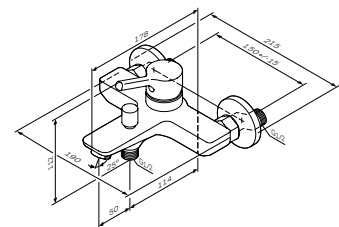

€ 89

Spout: 100 mm

- single-hole installation
- push-open waste set 1 1/4"
- AM.PM Soft Motion 35 mm ceramic cartridge
- stream aerator
- flexible connection hoses G 3/8

€ 82

Spout: 100 mm

- single-hole installation
- AM.PM Soft Motion 35 mm ceramic cartridge
- stream aerator
- flexible connection hoses G 3/8

€ 88

Spout: 100 mm

- single-hole installation
- pop-up waste set 1 1/4"
- AM.PM Soft Motion 35 mm ceramic cartridge
- stream aerator with ball-joint
- flexible connection hoses G 3/8

€ 103

Spout: 164 mm

- wall-mounted
- AM.PM Soft Motion 35 mm ceramic cartridge
- cartridge
- automatic diverter: bath/shower
- check valve in the shower outlet 1/2"
- stream aerator
- s-unions
- metal wall plates
- center distance 150 ± 15 mm