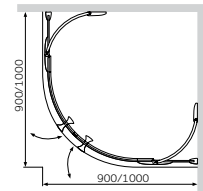

**Sensation**

Shower enclosure  
W30G-D90R2-200-CT

€ 3 410

Size: 900 x 900 x 2000 mm  
Chrome finish profile  
Transparent glass

- two pivot doors, clear glass coating
- lifting system for easy opening of doors
- transparent tempered glass, 8 mm  
Clear Dimension