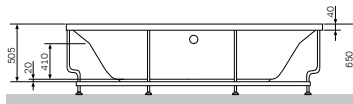

Acrylic bathtubs

Admire
Acrylic bathtub
W1AA-190-120W-A

€ 1 920

Size: 1900 x 1200 mm
Capacity: 530 l
Material: acrylic
Colour: white

Built-in bathtub without drain pipe

Additional equipment

Frame, including mounting kit
W1AA-190-120W-R

€ 280

Adjustable feet kit
W1AA-190-120W-FT

€ 49

Admire
Acrylic bathtub
W1AA-190C095W-A

€ 1 260

Size: 1900 x 950 mm
Capacity: 260 l
Material: acrylic
Colour: white

Built-in bathtub without drain pipe

Additional equipment

Frame, including mounting kit
W1AA-190-095W-R

€ 280

Adjustable feet kit
W1AA-190-095-FT

€ 49