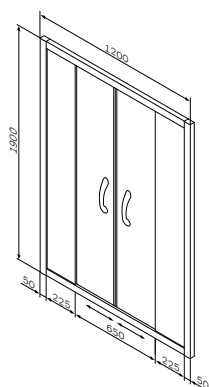

Size: 1200 x 1900 mm
Profile in matt chrome
Transparent glass

- one sliding door
- double stainless-steel rollers
- transparent tempered glass, 6 mm
- profiles and handles in chrome finish

Bliss L
Sliding door for niche
W53S-1201190MT

€ 1 130