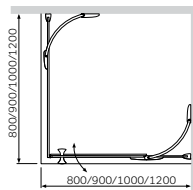

Chrome finish profile
Transparent glass

- pivot door with fixed segment

Different door systems can be combined.

Sensation
Set 1

€ 2 840

Pivot door **Sensation**
Size: 900 x 2000 mm
W30G-E3D6-200-CT L/R*

Side panel **Sensation**
Size: 900 x 1978 mm
W30G-W90-200-CT L/R*

* Make sure to indicate which door side you need (left/right) when placing the order

Chrome finish profile
Transparent glass

- pivot door with fixed segment

Different door systems can be combined

Sensation
Set 2

€ 3 360

Pivot door **Sensation**
Size: 900 x 2000 mm
W30G-E3D6-200-CT L/R*

Pivot door **Sensation**
Size: 900 x 2000 mm
W30G-E3D6-200-CT L/RT*

* Make sure to indicate which door side you need (left/right) when placing the order