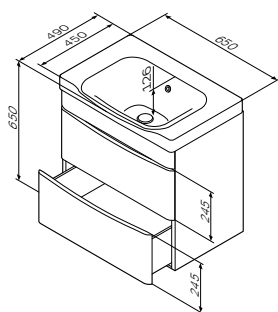

€ 850

Size: 650x490x650 mm

- two pull-out compartments with soft-close system

**Like**  
Vanity unit  
Material: MDF and chipboard  
Colour: white glossy  
M80FHX0652WG

€ 590

Washbasin for vanity unit  
M80WCC0652WG