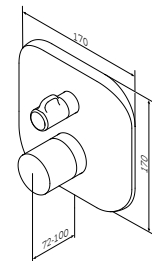

Sensation

Single-lever shower mixer for concealed installation
F3075000

€ 290

- for concealed installation
- AM.PM Soft Motion 35 mm ceramic cartridge
- decorative plate
- metal handles

Required Part:
MultiDock universal basic unit
F100100

Sensation

Thermostatic dual outlet mixer for concealed installation
F3085500

€ 684

- for concealed installation
- cartridge with thermo-element
- safety stop at 38°C
- shut-off and diverter valve
- check valves
- dirt strainers
- decorative plate
- metal handles

Required Part:
MultiDock universal basic unit
F100100

Sensation

Thermostatic single outlet mixer for concealed installation
F3075600

€ 610

- for concealed installation
- cartridge with thermo-element
- safety stop at 38°C
- shut-off valve
- check valves
- dirt strainers
- decorative plate
- metal handles

Required Part:
MultiDock universal basic unit
F100100

Sensation

Thermostat for concealed installation
F3075500

€ 526

- for concealed installation
- cartridge with thermo-element
- safety stop at 38°C
- check valves
- dirt strainers
- decorative plate
- metal handles

Required Part:
MultiDock universal basic unit
F100100