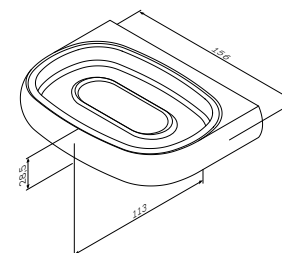

Sensation
Shower basket
A3034800

€ 98