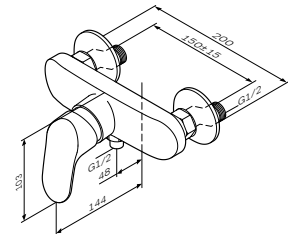

Like
Single-lever bidet mixer
with waste set
F8083116

€ 129

1. Spout: 98 mm
2. single-hole installation
   - pop-up waste set 1 1/4"
   - AM.PM Soft Motion 35 mm ceramic cartridge
   - stream aerator with ball-joint
   - flexible connection hoses G 3/8"

Like
Single-lever bath and shower
mixer
F8010016

€ 159

1. Spout: 199 mm
2. wall-mounted
   - AM.PM Soft Motion 35 mm ceramic cartridge
   - automatic diverter: bath/shower
   - Rub&Clean aerator
   - s-unions
   - metal wall plates
   - center distance 150 ± 15 mm

Like
Single-lever shower mixer
F8020016

€ 125

- wall-mounted
- AM.PM Soft Motion 35 mm ceramic cartridge
- s-unions
- metal wall plates
- center distance 150 ± 15 mm

Like
Thermostatic bath and
shower mixer
F8050000

€ 285

1. Spout: 175 mm
2. wall-mounted
   - cartridge with thermo-element
   - safety stop at 38°C
   - shut-off and diverter valve
   - Rub&Clean aerator
   - check valves
   - dirt strainers
   - center distance 150 ± 15 mm