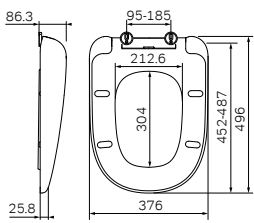

Size: 555 x 385 mm
Material: sanitary porcelain
Colour: white

- wall-mounted
- horizontal outlet
- the maximum amount of water to flush is six liters
- fixing set included

Sensation
Wall-hung WC FlashClean
C301700WH

€ 500

Toilet seat and cover
with easy-off and soft-closing
hinges
C307851WH

€ 140

Material: plastic
Colour: white
Fixing: stainless-steel hinges