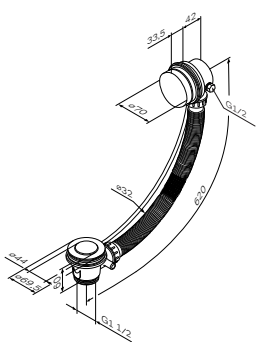

- wall-mounted
- easy installation
- male thread G1/2

Wall elbow with shower bracket
F0602100

€ 38