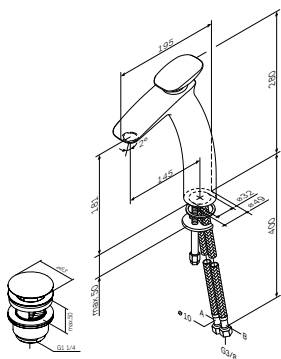

Spout: 145 mm

- single-hole installation
- push-open waste set 1 1/4"
- AM.PM joystick ceramic cartridge
- hidden adjustable aerator
- flexible connection hoses G 3/8

Spirit V2.0
Single-lever tall basin mixer
with waste set
F70A92200

€ 295