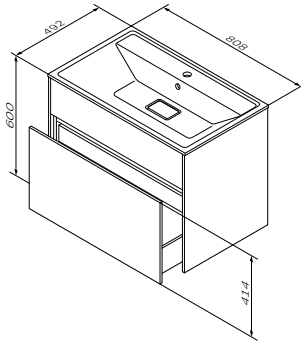

Size: 804 x 490 x 600 mm

- three drawers push-to-open
- soft close

Inspire V2.0
Vanity unit
Material: MDF
Colour: white matt
M50AFHX0803WM

€ 1 195

Washbasins and bathroom furniture

Vanity unit
Material: MDF
Colour: elegant grey matt
M50AFHX0803EGM

€ 1 195

Vanity unit
Material: MDF
Colour: graphite matt
M50AFHX0803GM

€ 1 195

Completion options

Washbasin for vanity unit
M50AWPC0801WG

Size: 808 x 492 mm
Material: mineral marble
Colour: white matt

€ 490

- suitable for one-hole mixer
- mixer hole punched out
- without overflow

Necessary equipment