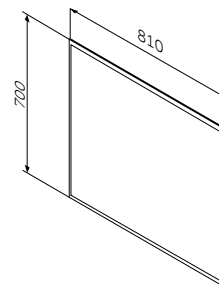

Spirit V2.0

Mirror with lighting
Material: aluminium silver anodized
M70AMOX0801SA

€ 775

Size: 810 x 700 mm

- LED 16W / 12V / IP44
- two types of lighting (cold and warm) with dimming function
- two sensor switches
- heating