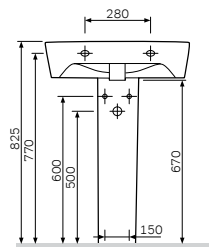

- fixings not included

Size: 520 x 360 mm  
Material: sanitary porcelain  
Colour: white

- wall-mounted
- horizontal outlet
- fixing with two M12 screws
- the maximum amount of water to flush is six liters
- fixing set is not included
- soft-closing seat cover with easy-off is included