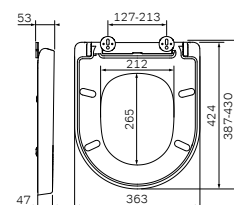

Toilet seat and cover
with easy-off and soft-closing
hinges
C707852WH

€ 95

Material: plastic
Colour: white
Fixing: stainless-steel hinges