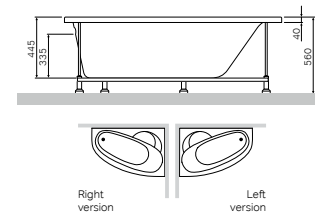

Additional equipment

Acrylic front panel

Right version
W72A-160R100W-P

Left version
W72A-160L100W-P

€ 260

Frame, including mounting kit

Right version
W72A-160R100W-R

Left version
W72A-160L100W-R

€ 210

Adjustable feet kit
W72A-160-100W-FT

€ 49