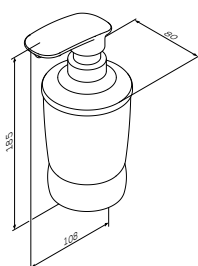

€ 165

Sensation
Glass soap dispenser, free-standing
A3031900