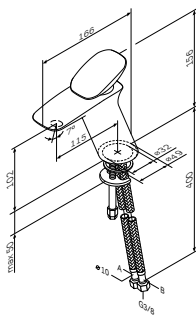

Spout: 115 mm

- single-hole installation
- push-open waste set 1 1/4"
- AM.PM joystick ceramic cartridge
- hidden adjustable aerator
- flexible connection hoses G 3/8

Spirit V2.0
Single-lever basin mixer
with waste set
F70A82100

€ 213