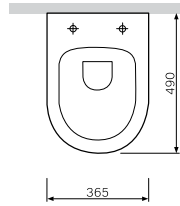

Size: 490 x 365 mm
Material: sanitary porcelain
Colour: white

- wall-mounted
- horizontal outlet
- fixing set included

Spirit V2.0
Wall-hung WC
C701739WH

€ 345