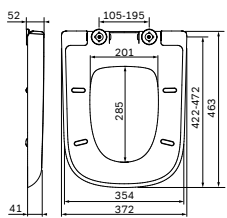

- fixings not included

Size: 520 x 360 mm  
Material: sanitary porcelain  
Colour: white

- wall-mounted
- horizontal outlet
- fixing with two M12 screws
- the maximum amount of water to flush is six liters
- fixing set is not included
- soft-closing seat cover with easy-off is included

**Like**  
Wall-hung WC FlashClean  
C801700SC

€ 253

Toilet seat and cover  
with easy-off and soft-closing hinges  
C807851WH

€ 95

Material: plastic  
Colour: white  
Fixing: stainless-steel hinges

Size: 640 x 370 x 830 mm  
Material: sanitary porcelain  
Colour: white  
Horizontal outlet, water inlet from the bottom