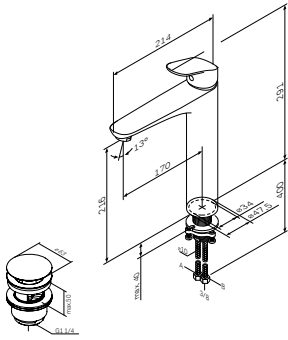

€ 141

Spout: 110 mm

- single-hole installation
- AM.PM Soft Motion 35 mm ceramic cartridge
- Rub&Clean aerator
- flexible connection hoses G 3/8

- Spout: 170 mm
- single-hole installation
  - push-open waste set 1 1/4"
  - AM.PM Soft Motion 35 mm ceramic cartridge
  - Rub&Clean aerator
  - flexible connection hoses G 3/8