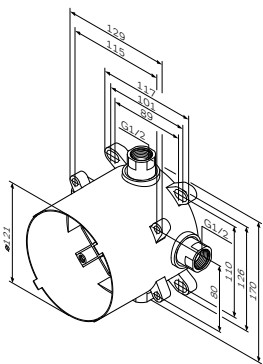

- for concealed installation
- cartridge with thermo-element
- safety stop at 38°C
- shut-off valve
- check valves
- dirt strainers
- decorative plate
- handles

Required Part:
MultiDock universal basic unit
F100100

Gem
Thermostatic single outlet
mixer for concealed installation
F9075600

€ 365