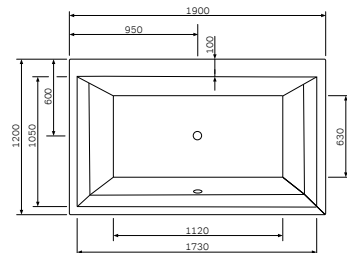

Acrylic bathtubs

Admire
Acrylic bathtub
W1AA-190-120W-A

€ 1 920

Size: 1900 x 1200 mm
Capacity: 530 l
Material: acrylic
Colour: white

Built-in bathtub without drain pipe

Additional equipment

Frame, including mounting kit
W1AA-190-120W-R

€ 280

Adjustable feet kit
W1AA-190-120W-FT

€ 49

Admire
Acrylic bathtub
W1AA-190C095W-A

€ 1 260

Size: 1900 x 950 mm
Capacity: 260 l
Material: acrylic
Colour: white

Built-in bathtub without drain pipe

Additional equipment

Frame, including mounting kit
W1AA-190-095W-R

€ 280

Adjustable feet kit
W1AA-190-095-FT

€ 49