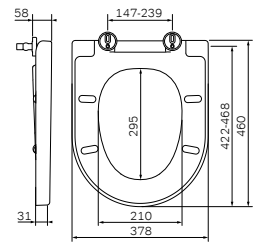

Toilet seat and cover
with easy-off and soft-closing
hinges
C117852WH

€ 95

Material: plastic
Colour: white
Fixing: stainless-steel hinges