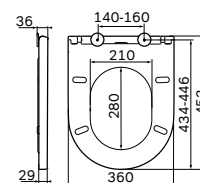

Size: 520x365 mm  
 Material: sanitary porcelain  
 Colour: white  
 Universal outlet

**Spirit V2.0**  
 Back-to-wall  
 C701438WH

€ 280

- floor-standing
- horizontal outlet, vertical outlet possible with drain bend (drain bend is not included in suite)
- with concealed fixing
- fixing set included
- seat not included