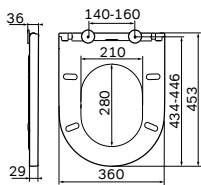

Toilet seat and cover
with easy-off and soft-closing
hinges
C707858WH

€ 95

Material: plastic
Colour: white
Fixing: stainless-steel hinges