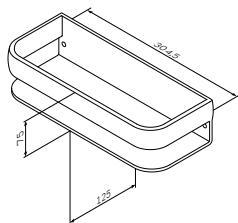

€ 165

Sensation
Glass soap dispenser, free-standing
A3031900

€ 110

Good
Design
Awards

Sensation
Glass soap dispenser with holder
A3036900

€ 120

Sensation
Glass tumbler, free-standing
A3031300

€ 60