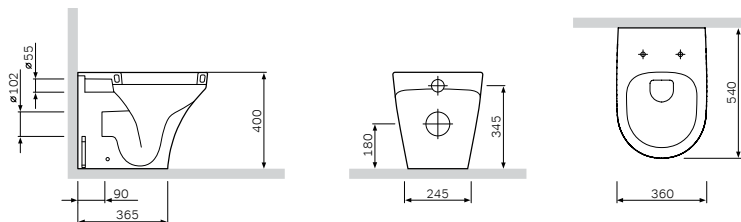

Sanitary ceramics

Inspire

Back-to-wall WC
C501438WH

€ 285

Size: 540 x 360 mm
Material: sanitary porcelain
Colour: white

- floor-standing
- horizontal outlet
- with concealed fixing
- fixing set included

Toilet seat and cover
with easy-off and soft-closing
hinges
C507851WH

€ 145

Material: plastic
Colour: white
Fixing: stainless-steel hinges