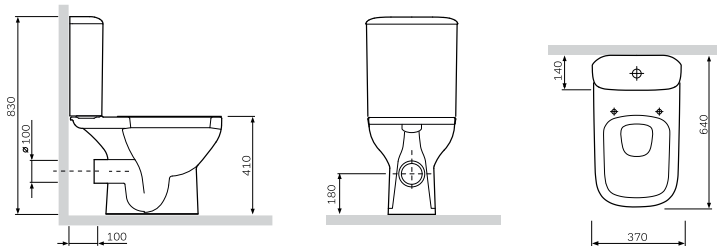

- fixings not included

Size: 520 x 360 mm  
Material: sanitary porcelain  
Colour: white

- wall-mounted
- horizontal outlet
- fixing with two M12 screws
- the maximum amount of water to flush is six liters
- fixing set is not included
- soft-closing seat cover with easy-off is included

**Like**  
Wall-hung WC FlashClean  
C801700SC

€ 253

Toilet seat and cover  
with easy-off and soft-closing hinges  
C807851WH

€ 95

Material: plastic  
Colour: white  
Fixing: stainless-steel hinges

Size: 640 x 370 x 830 mm  
Material: sanitary porcelain  
Colour: white  
Horizontal outlet, water inlet from the bottom