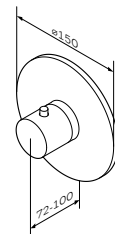

Like

Thermostatic dual outlet mixer for concealed installation F8085500

€ 405

- for concealed installation
- cartridge with thermo-element
- safety stop at 38°C
- shut-off and diverter valve
- check valves
- dirt strainers
- decorative plate
- handles

Required Part:
MultiDock universal basic unit F100100

Like

Thermostatic single outlet mixer for concealed installation F8075600

€ 375

- for concealed installation
- cartridge with thermo-element
- safety stop at 38°C
- shut-off valve
- check valves
- dirt strainers
- decorative plate
- handles

Required Part:
MultiDock universal basic unit F100100

Like

Thermostat for concealed installation F8075500

€ 295

- for concealed installation
- cartridge with thermo-element
- safety stop at 38°C
- check valves
- dirt strainers
- decorative plate
- handles

Required Part:
MultiDock universal basic unit F100100

Like

Bath spout F8070000

€ 85

1. Spout: 176 mm
2. wall-mounted
   - easy installation
   - Rub&Clean aerator