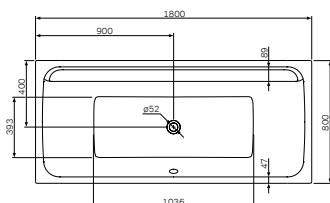

Size: 1700 x 750 mm
Capacity: 225 l
Material: acrylic
Colour: white

Built-in bathtub without drain pipe

Inspire V2.0
Acrylic bathtub
W5AA-170-075W-A

€ 900

Acrylic front panel
W5AA-170-075W-P

€ 190

Frame, including mounting kit
W5AA-170-075W-R

€ 210

Adjustable feet kit
W5AA-170-075W-FT

€ 49

Additional equipment

Size: 1800 x 800 mm
Capacity: 260 l
Material: acrylic
Colour: white

Built-in bathtub without drain pipe

Inspire V2.0
Acrylic bathtub
W5AA-180-080W-A

€ 1 080

Acrylic front panel
W5AA-180-080W-P

€ 200

Frame, including mounting kit
W5AA-180-080W-R

€ 210

Adjustable feet kit
W5AA-180-080W-FT

€ 49

Additional equipment