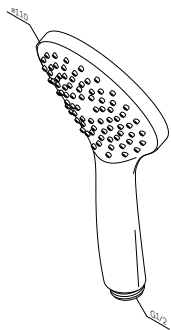

Size: Ø 110 mm

- single spray mode: Spray
- Rub&Clean function for easy-clean shower nozzles

Gem
Hand shower
F0290064

€ 23,6