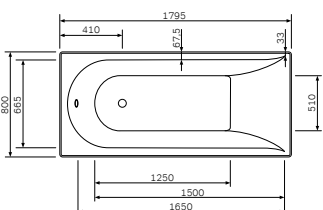

Size: 1800 x 800 mm
Capacity: 225 l
Material: acrylic
Colour: white

Spirit V2.0
Built-in bath
W5AA-180-080W-A64

€ 810

- waste and overflow not included*

* See bath filler on page 47
and waste and overflow on page 67