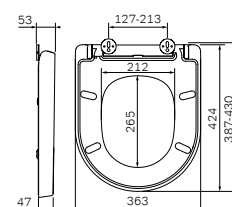

Good Design Awards

Toilet seat and cover
with easy-off and soft-closing
hinges
C707852WH

€ 95

Material: plastic
Colour: white
Fixing: stainless-steel hinges