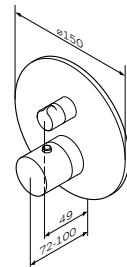

Like

Thermostatic dual outlet mixer for concealed installation F8085500

€ 405

- for concealed installation
- cartridge with thermo-element
- safety stop at 38°C
- shut-off and diverter valve
- check valves
- dirt strainers
- decorative plate
- handles

Required Part:
MultiDock universal basic unit F100100

Like

Thermostatic single outlet mixer for concealed installation F8075600

€ 375

- for concealed installation
- cartridge with thermo-element
- safety stop at 38°C
- shut-off valve
- check valves
- dirt strainers
- decorative plate
- handles

Required Part:
MultiDock universal basic unit F100100

Like

Thermostat for concealed installation F8075500

€ 295

- for concealed installation
- cartridge with thermo-element
- safety stop at 38°C
- check valves
- dirt strainers
- decorative plate
- handles

Required Part:
MultiDock universal basic unit F100100

Like

Bath spout F8070000

€ 85

1. Spout: 176 mm
2. wall-mounted
   - easy installation
   - Rub&Clean aerator