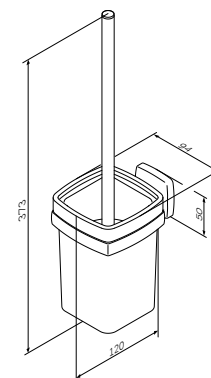

Gem
Triple towel swing
A9032700

Gem
Toilet brush with holder, universal
A9033400

€ 45