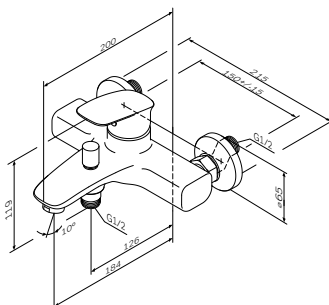

1. Spout: 184 mm
2. wall-mounted
   - AM.PM Soft Motion 35 mm ceramic cartridge
   - automatic diverter: bath/shower
   - check valve in the shower outlet 1/2"
   - Rub&Clean aerator
   - s-unions
   - metal wall plates
   - center distance 150 ± 15 mm