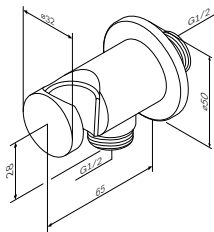

Colour: chrome finish

€ 20

Wall elbow  
F0600E00

Size: 1/2"  
Colour: chrome finish

€ 36

- check valve

- wall-mounted
- easy installation
- male thread G1/2

Wall elbow with shower bracket  
F0602100