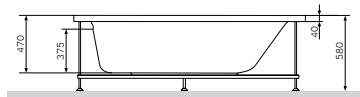

Size: 1700 x 750 mm
Capacity: 205 l
Material: acrylic
Colour: white

Spirit V2.0
Built-in bath
W72A-170-075W-A64

€ 720

- waste and overflow not included*

* See bath filler on page 47
and waste and overflow on page 67