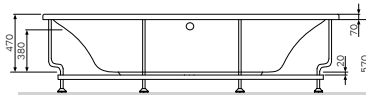

Additional equipment

Frame, including mounting kit
W1AA-190-095W-R

€ 280

Adjustable feet kit
W1AA-190-095-FT

€ 49