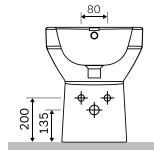

- wall-mounted
- suitable for one-hole mixer
- mixer hole punched out
- with chrome-plated overflow
- with concealed fixing
- fixing set included

**Spirit V2.0**  
Wall-hung bidet  
C703411WH

€ 345

Size: 520 x 360 mm  
Material: sanitary porcelain  
Colour: white