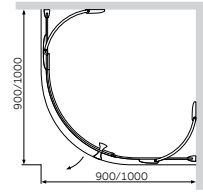

Size: 900 x 900 x 2000 mm
Chrome finish profile
Transparent glass

- one pivot door, clear glass coating
- lifting system for easy opening of doors
- transparent tempered glass, 8 mm
  Clear Dimension