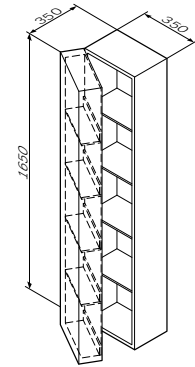

Spirit V2.0

Tall cabinet
Material: MDF
Colour: white glossy
M70ACHR0356WG – right hinges
M70ACHL0356WG – left hinges

Size: 350 x 350 x 1650 mm
- door with push-to-open system

€ 990

Completion options

Tall cabinet
Material: MDF
Colour: deep blue matt
Hinges:
M70ACHR0356DM – right
M70ACHL0356DM – left

€ 950

Tall cabinet
Material: MDF
Colour: graphite matt
Hinges:
M70ACHR0356GM – right
M70ACHL0356GM – left

€ 950

Tall cabinet
Material: MDF
Colour: powdery blue matt
Hinges:
M70ACHR0356PG – right
M70ACHL0356PG – left

€ 950

Spirit V2.0

Mirror tall cabinet
Material: MDF and crystal glass
Colour: white glossy
M70ACHMR0356WG – right hinges
M70ACHML0356WG – left hinges

Size: 350 x 300 x 1650 mm
- door with soft-close system