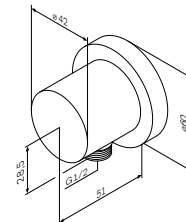

Colour: chrome finish

€ 20

Wall elbow  
F0600E00

Size: 1/2"  
Colour: chrome finish

€ 36

- check valve

- wall-mounted
- easy installation
- male thread G1/2

Wall elbow with shower bracket  
F0602100