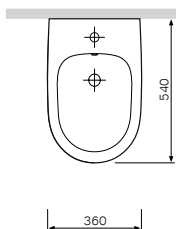

€ 145

Material: plastic  
Colour: white  
Fixing: stainless-steel hinges

Size: 540 x 360 mm  
Material: sanitary porcelain  
Colour: white

- wall-mounted
- suitable for one-hole mixer
- mixer hole punched out
- with chrome-plated overflow
- with concealed fixing
- fixing set included

**Inspire**  
Wall-hung bidet  
C503411WH

€ 315

Size: 540 x 360 mm  
Material: sanitary porcelain  
Colour: white

- floor-standing
- suitable for one-hole mixer
- mixer hole punched out
- with chrome-plated overflow
- with concealed fixing
- fixing set included