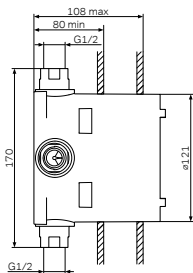

- for concealed installation
- cartridge with thermo-element
- safety stop at 38°C
- shut-off valve
- check valves
- dirt strainers
- decorative plate
- handles

Required Part:
MultiDock universal basic unit
F100100

Gem
Thermostatic single outlet
mixer for concealed installation
F9075600

€ 365