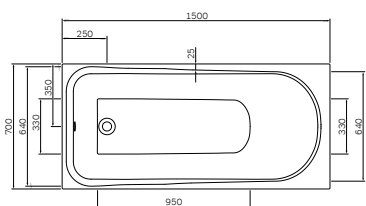

Size: 1500 x 700 mm
Capacity: 155 l
Material: acrylic
Colour: white

Built-in bathtub without drain pipe

Like
Acrylic bathtub
W80A-150-070W-A

€ 590