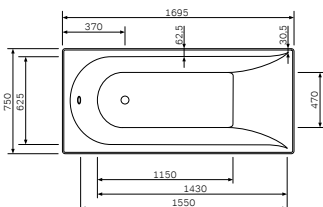

Size: 1700 x 750 mm
Capacity: 205 l
Material: acrylic
Colour: white

Spirit V2.0
Built-in bath
W72A-170-075W-A64

€ 720

- waste and overflow not included*

* See bath filler on page 47
and waste and overflow on page 67