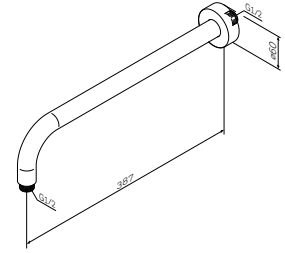

Shower equipment

Long shower arm
F0500701

Size: 390 mm
Colour: chrome finish

€ 78