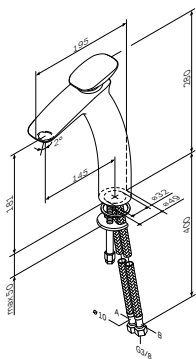

Spout: 145 mm

- single-hole installation
- push-open waste set 1 1/4"
- AM.PM joystick ceramic cartridge
- hidden adjustable aerator
- flexible connection hoses G 3/8

Spirit V2.0
Single-lever tall basin mixer
with waste set
F70A92200

€ 295