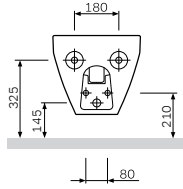

Size: 490 x 360 mm
Material: sanitary porcelain
Colour: white

- wall-mounted
- suitable for one-hole mixer
- mixer hole punched out
- with chrome-plated overflow
- with concealed fixing
- fixing set included

Spirit V2.0
Wall-hung bidet
C703411WH

€ 345

Size: 520 x 360 mm
Material: sanitary porcelain
Colour: white

- floor-standing
- suitable for one-hole mixer
- mixer hole punched out
- with chrome-plated overflow
- sanitary porcelain
- with concealed fixing
- fixing set included

Spirit V2.0
Floor-standing bidet
C703111WH

€ 280