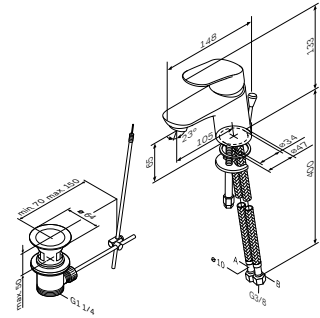

Required Part:  
MultiDock universal basic unit  
F100100

**Like**  
Single-lever basin mixer  
with waste set  
F8082116

€ 124,5

Spout: 105 mm

- single-hole installation
- pop-up waste set 1 1/4"
- AM.PM Soft Motion 35 mm ceramic cartridge
- Rub&Clean aerator
- flexible connection hoses G 3/8