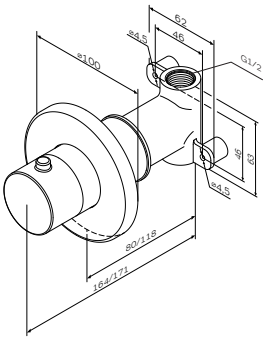

- for concealed installation
- all connections are 1/2"
- includes: shut-off valve for concealed installation, handle, decorative plate

€ 85

Shower equipment