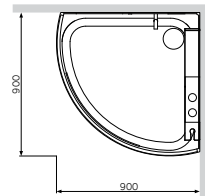

Size: 900x900x2200 mm
Profile in matt chrome
Transparent glass, 6mm

- 3 jets
- overhead shower
- hand shower with 3 modes: Spray, EnerJet, Spray + Massage
- mixer with diverter
- shelf
- mirror