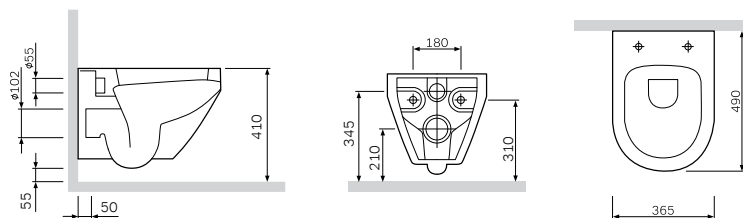

## Sanitary ceramics

**Spirit V2.0**  
Wall-hung WC  
C701738WH

€ 325

Size: 490 x 365 mm  
Material: sanitary porcelain  
Colour: white

- wall-mounted
- horizontal outlet
- fixing with two M12 screws
- fixing set not included