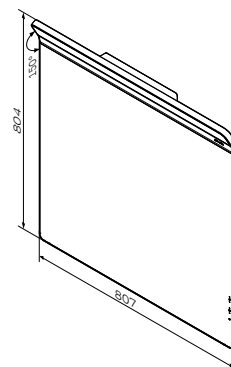

**Inspire V2.0**

Mirror with lighting  
M50AMOX1001SA

€ 1 050

Size: 1007 x 803 x 21 mm

- LED 16W / 12V / IP44
- switch
- two types of lighting (cold and warm) with dimming function

Size: 1207 x 803 x 21 mm