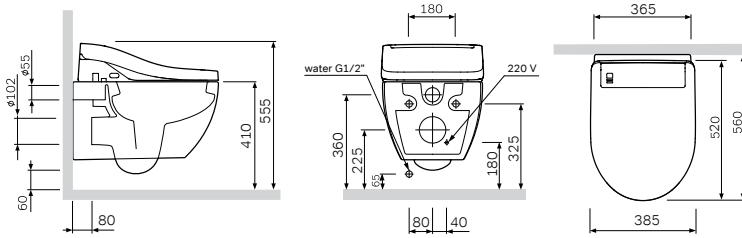

Semi-pedestal  
C804970WH

€ 65

Material: sanitary porcelain  
Colour: white

Pedestal  
C804910WH

€ 85

Material: sanitary porcelain  
Colour: white

Size: 560 x 385 mm  
 Material: Sanitary porcelain and plastic  
 Colour: white