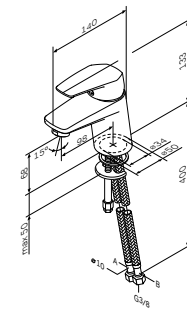

Gem
Single-lever basin mixer
with waste set
F9082100

€ 98,5

1. Spout: 98 mm
2. single-hole installation
   - pop-up waste set 1 1/4"
   - AM.PM Soft Motion 35 mm ceramic cartridge
   - stream aerator
   - flexible connection hoses G 3/8

Gem
Single-lever basin mixer
F9002100

€ 91,5

1. Spout: 98 mm
2. single-hole installation
   - AM.PM Soft Motion 35 mm ceramic cartridge
   - stream aerator
   - flexible connection hoses G 3/8

Gem
Single-lever basin mixer
with waste set
F9092100

€ 114,5

1. Spout: 98 mm
2. single-hole installation
   - pop-up waste set 1 1/4"
   - AM.PM Soft Motion 35 mm ceramic cartridge
   - stream aerator
   - flexible connection hoses G 3/8

Good Design Awards

Gem
Single-lever basin mixer
F9093000

€ 107,5

1. Spout: 98 mm
2. single-hole installation
   - AM.PM Soft Motion 35 mm ceramic cartridge
   - stream aerator
   - flexible connection hoses G 3/8

Good Design Awards