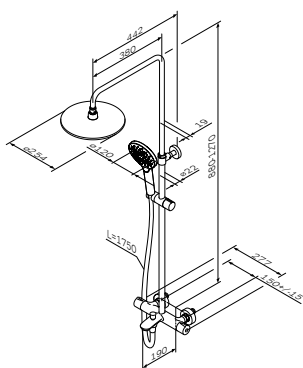

Shower rail: 880-1270 mm
Shower hose: 1750 mm
Head shower: Ø 250 mm
Hand shower: Ø 120 mm

Spirit V2.0
ShowerSpot
F0770A400

€ 599

- thermostatic shower mixer:
- safety stop at 38°C
- shut-off and diverter valve
- shelf made of plastic
- non-return valve in the shower outlet 1/2"
- dirt strainers
- s-unions
- center distance 150 ± 15 mm
- three spray modes: Spray, EnerJet, Spray + Massage
- Simple Switch Push to switch shower modes
- Rub&Clean function for easy-clean shower nozzles
- adjustable slider for hand shower
- adjustable head shower angle
- hose swivel joint

ShowerSpots

Shower rail: 880-1270 mm
Shower hose: 1750 mm
Head shower: Ø 250 mm
Hand shower: Ø 120 mm

Like
ShowerSpot
F0780532

€ 569

- thermostatic bath and shower mixer:
- safety stop at 38°C
- automatic diverter: bath/shower
- check valves
- dirt strainers
- s-unions
- center distance 150 ± 15 mm
- three spray modes: Spray, EnerJet, Spray + Massage
- Simple Switch Push to select shower modes
- Rub&Clean function for easy-clean shower nozzles
- adjustable slider for hand shower
- adjustable head shower angle
- swivel joint prevents hose from tangling