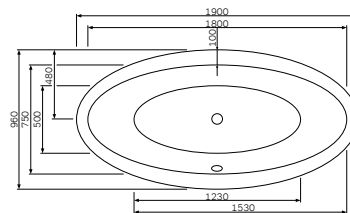

Additional equipment

Frame, including mounting kit
W1AA-190-095W-R

€ 280

Adjustable feet kit
W1AA-190-095-FT

€ 49