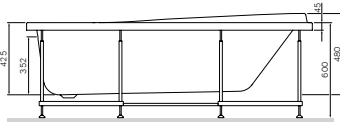

Size: 1700 x 700 mm
Capacity: 180 l
Material: acrylic
Colour: white

Built-in bathtub without drain pipe

Like
Acrylic bathtub
W80A-170-070W-A

€ 630