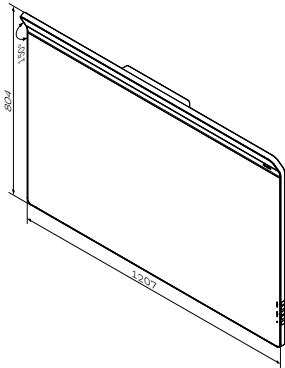

**Inspire V2.0**

Mirror with lighting  
M50AMOX1001SA

€ 1 050

Size: 1007 x 803 x 21 mm

- LED 16W / 12V / IP44
- switch
- two types of lighting (cold and warm) with dimming function

Size: 1207 x 803 x 21 mm