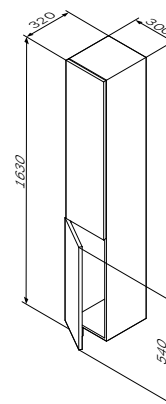

Size: 300 x 320 x 1630 mm

- push-to-open system

€ 750

Completion options

Tall cabinet  
 Material: MDF  
 Colour: graphite matt  
 Hinges:  
 M90CHR0306GM – right  
 M90CHL0306GM – left

€ 710

Tall cabinet  
 Material: MDF  
 Colour: deep blue matt  
 Hinges:  
 M90CHR0306DM – right  
 M90CHL0306DM – left