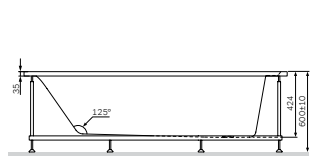

Size: 1700 x 750 mm
Capacity: 225 l
Material: acrylic
Colour: white

Built-in bathtub without drain pipe

Inspire V2.0
Acrylic bathtub
W5AA-170-075W-A

€ 900

Acrylic front panel
W5AA-170-075W-P

€ 190

Frame, including mounting kit
W5AA-170-075W-R

€ 210

Adjustable feet kit
W5AA-170-075W-FT

€ 49

Additional equipment

Size: 1800 x 800 mm
Capacity: 260 l
Material: acrylic
Colour: white

Built-in bathtub without drain pipe

Inspire V2.0
Acrylic bathtub
W5AA-180-080W-A

€ 1 080

Acrylic front panel
W5AA-180-080W-P

€ 200

Frame, including mounting kit
W5AA-180-080W-R

€ 210

Adjustable feet kit
W5AA-180-080W-FT

€ 49

Additional equipment