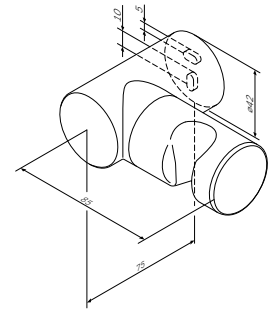

Adjustable wall bracket
F0500864

Colour: chrome finish

€ 20