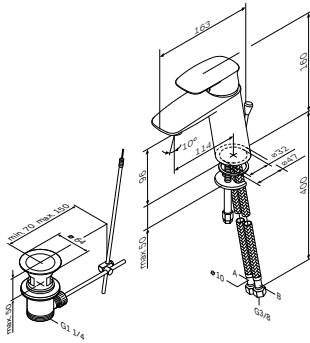

1. Spout: 114 mm
2. single-hole installation
   - pop-up waste set 1 1/4"
   - AM.PM Soft Motion 35 mm ceramic cartridge
   - Rub&Clean aerator
   - flexible connection hoses G 3/8