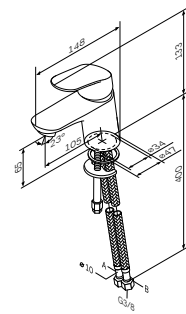

Like
Single-lever basin mixer
with waste set
F8082116

€ 124,5

Spout: 105 mm

- single-hole installation
- pop-up waste set 1 1/4"
- AM.PM Soft Motion 35 mm ceramic cartridge
- Rub&Clean aerator
- flexible connection hoses G 3/8

Like
Single-lever basin mixer
F8002116

€ 117,5

Spout: 105 mm

- single-hole installation
- AM.PM Soft Motion 35 mm ceramic cartridge
- Rub&Clean aerator
- flexible connection hoses G 3/8

Like
Single-lever basin mixer
with waste set
F8092116

€ 149

Spout: 110 mm

- single-hole installation
- pop-up waste set 1 1/4"
- AM.PM Soft Motion 35 mm ceramic cartridge
- Rub&Clean aerator
- flexible connection hoses G 3/8

Like
Single-lever basin mixer
F8093016

€ 141

Spout: 110 mm

- single-hole installation
- AM.PM Soft Motion 35 mm ceramic cartridge
- Rub&Clean aerator
- flexible connection hoses G 3/8