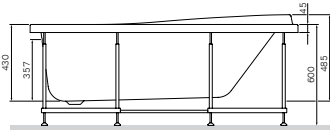

Size: 1500 x 700 mm
Capacity: 155 l
Material: acrylic
Colour: white

Built-in bathtub without drain pipe

Like
Acrylic bathtub
W80A-150-070W-A

€ 590