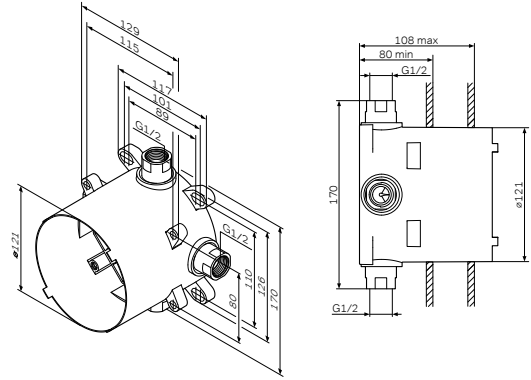

# Shower sets

Shower sets

**Sensation**  
Shower set  
F0130064

€ 175

Shower rail: 1100 mm  
Shower hose: 1750 mm

- the shower rail brackets can be positioned up or down as required
- hand shower Ø 120 mm:
- three spray modes: Spray, EnerJet, Spray + Massage
- Simple Switch Push
- Rub&Clean function for easy-clean shower nozzles
- soap dish
- adjustable slider for hand shower
- swivel joint prevents hose from tangling