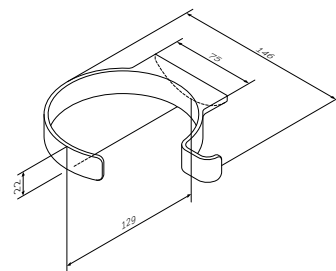

€ 69

**Inspire V2.0**  
Glass tumbler with holder  
A50A34300

€ 43

**Inspire V2.0**  
Double glass tumbler with holder  
A50A343400

€ 99

Inspire V2.0  
Hairdryer holder  
A50A32300

€ 39

Inspire V2.0  
Toilet roll holder  
A50A34100