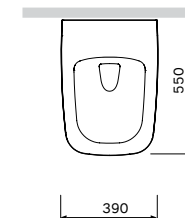

**Inspire V2.0**

Wall-hung WC FlashClean  
C50A1700WH

€ 415

Size: 550 x 390 mm  
Material: Sanitary porcelain  
Colour: white

- wall-mounted
- horizontal outlet
- with concealed fixing
- fixing set included