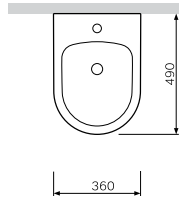

Size: 490 x 360 mm
Material: sanitary porcelain
Colour: white

- wall-mounted
- suitable for one-hole mixer
- mixer hole punched out
- with chrome-plated overflow
- with concealed fixing
- fixing set included

Spirit V2.0
Wall-hung bidet
C703411WH

€ 345

Size: 520 x 360 mm
Material: sanitary porcelain
Colour: white

- floor-standing
- suitable for one-hole mixer
- mixer hole punched out
- with chrome-plated overflow
- sanitary porcelain
- with concealed fixing
- fixing set included

Spirit V2.0
Floor-standing bidet
C703111WH

€ 280