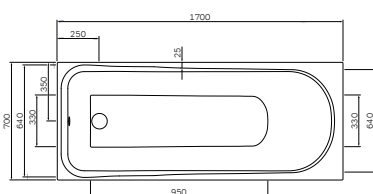

Size: 1700 x 700 mm
Capacity: 180 l
Material: acrylic
Colour: white

Built-in bathtub without drain pipe

Like
Acrylic bathtub
W80A-170-070W-A

€ 630