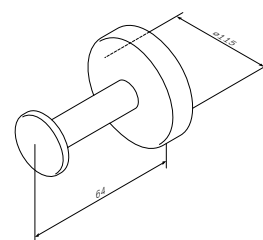

€ 19

Inspire V2.0
Double towel hook
A50A35600