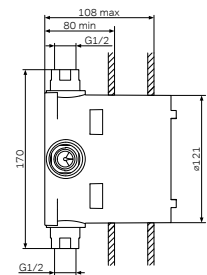

Inspire V2.0

Thermostatic single outlet mixer
for concealed installation
F50A75700

€ 398

- for concealed installation
- cartridge with thermo-element
- safety stop at 38°C
- push-open and water temperature adjustment cartridge
- check valves
- dirt strainers
- decorative plate
- handles

Required Part:
MultiDock universal basic unit
F100100

MultiDock

MultiDock universal basic unit
F100100

€ 108

Concealed body suitable for shower,
bath and thermostat finish sets for
concealed installation

DN 15

Installation depth: 80 — 108 mm
Rotationally symmetrical installation

Connection unit:

- DR brass (MS 63)
- reduced lead brass

Mounting box:

- made of plastic
- demountable
- suitable for dry mortarless construction

All connections G1/2

With 1 plug 1/2"

With rinsing unit

With sealing foil

Protected against back-flow in
domestic use (according to DIN EN
1717):

- shower outlet, by using AM.PM wall connection elbows
- bath outlet, without limiters