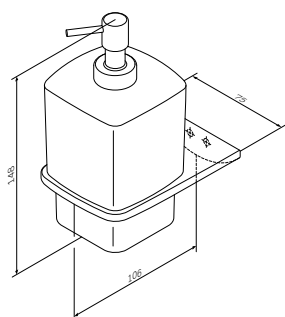

€ 19

**Inspire V2.0**  
Double towel hook  
A50A35600

€ 39

**Inspire V2.0**  
Towel hook set  
A50A35900

€ 68

**Inspire V2.0**  
Glass soap dish with holder  
A50A34200

€ 43

**Inspire V2.0**  
Glass soap dispenser with holder  
A50A36900