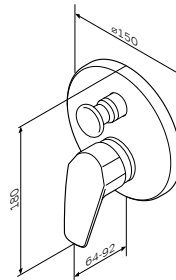

Gem
Single-lever shower mixer
F9020000

€ 113

- wall-mounted
- AM.PM Soft Motion 35 mm ceramic cartridge
- check valve in the shower outlet 1/2"
- s-unions
- metal wall plates
- center distance 150 ± 15 mm

Gem
Single-lever shower mixer
for concealed installation
F9085000

€ 140

- for concealed installation
- AM.PM Soft Motion 35 mm ceramic cartridge
- automatic diverter: bath/shower
- decorative plate
- handles

Required Part:
MultiDock universal basic unit
F100100

Gem
Single-lever shower
mixer for concealed installation
F9075000

€ 115

- for concealed installation
- AM.PM Soft Motion 35 mm ceramic cartridge
- decorative plate
- handles

Required Part:
MultiDock universal basic unit
F100100

Gem
Thermostatic dual outlet
mixer for concealed installation
F9085500

€ 400

- for concealed installation
- cartridge with thermo-element
- safety stop at 38°C
- shut-off and diverter valve
- check valves
- dirt strainers
- decorative plate
- handles

Required Part:
MultiDock universal basic unit
F100100