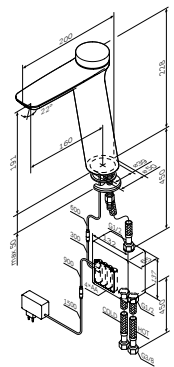

Spout: 160 mm

- single-hole installation
- push-open waste set 1 1/4"
- electronic mixing unit with water temperature and water flow adjustment
- TouchReel electronic controller with LED light indication
- 2 factory presetted water temperature memory modes at 50% water flow: single click: 25°C, double click: 38°C
- water temperatures and water flow can be changed individually and saved to memory
- presetted temperature limiter at 49°C
- hot water disinfection function
- power supply unit 100-240 V, ~50~60 Hz / supply voltage 12 V
- hidden adjustable aerator
- flexible connection hoses G 3/8