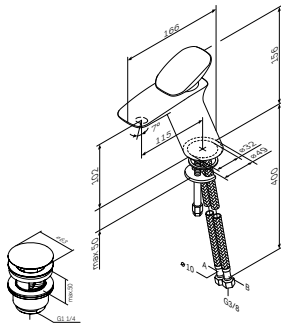

Spout: 115 mm

- single-hole installation
- push-open waste set 1 1/4"
- AM.PM joystick ceramic cartridge
- hidden adjustable aerator
- flexible connection hoses G 3/8

**Spirit V2.0**  
Single-lever basin mixer  
with waste set  
F70A82100