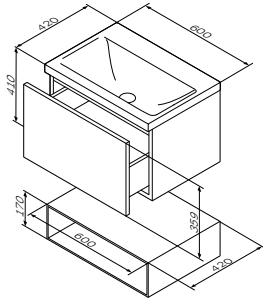

€ 790

Necessary equipment

Washbasin for vanity unit  
M90WCC0752WG

Size: 750 mm  
Material: sanitary porcelain  
Colour: white glossy

€ 229

- suitable for one-hole mixer  
- mixer hole punched out

Size: 600 x 420 x 410 mm