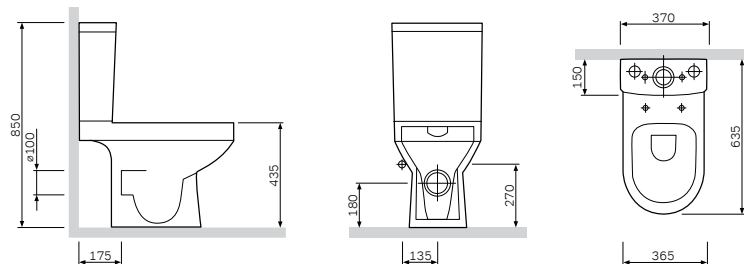

Sanitary ceramics

Spirit V2.0

Close-coupled WC suite
FlashClean
C708600SC

€ 515

Size: 630 x 390 x 860 mm
Material: sanitary porcelain
Colour: white
Universal outlet

- floor-standing
- rimless toilet
- horizontal outlet, vertical outlet possible with drain bend (drain bend is not included in suite)
- with concealed fixing
- flushing mechanism with double water-saving push button 3 l / 6 l
- fixing set included

Included:

Toilet seat and cover
with easy-off and soft-closing hinges

Material: plastic
Colour: white
Fixing: stainless-steel hinges

Spirit V2.0

Close-coupled WC suite
C708607SC

€ 440

Size: 635 x 370 x 850 mm
Material: sanitary porcelain
Colour: white
Universal outlet

- floor-standing
- horizontal outlet, vertical outlet possible with drain bend (drain bend is not included in suite)
- with concealed fixing
- flushing mechanism with double water-saving push button 3 l / 6 l
- fixing set included

Included:

Toilet seat and cover
with easy-off and soft-closing hinges

Material: plastic
Colour: white
Fixing: stainless-steel hinges