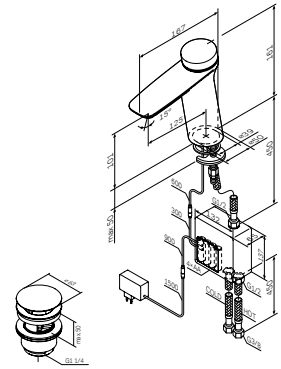

Inspire V2.0
Electronic basin mixer
with waste set
F50A82400

€ 645

Spout: 125 mm

- single-hole installation
- push-open waste set 1 1/4"
- electronic mixing unit with water temperature and water flow adjustment
- TouchReel electronic controller with LED light indication
- 2 factory presetted water temperature memory modes at 50% water flow: single click: 25°C, double click: 38°C
- water temperatures and water flow can be changed individually and saved to memory
- presetted temperature limiter at 49°C
- hot water disinfection function
- power supply unit 100-240 V, ~50~60 Hz / supply voltage 12 V
- hidden adjustable aerator
- flexible connection hoses G 3/8