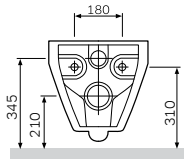

Size: 490 x 365 mm
Material: sanitary porcelain
Colour: white

- wall-mounted
- horizontal outlet
- fixing set included

Spirit V2.0
Wall-hung WC
C701739WH

€ 345