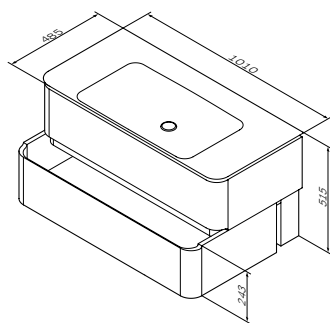

€ 650

- suitable for one-hole mixer
- mixer hole punched out
- without overflow

Size: 1010 x 485 x 515 mm

- two pull-out compartments with soft-close system

**Sensation**  
Vanity unit  
Material: MDF  
Colour: white glossy  
M30FHX1002WG