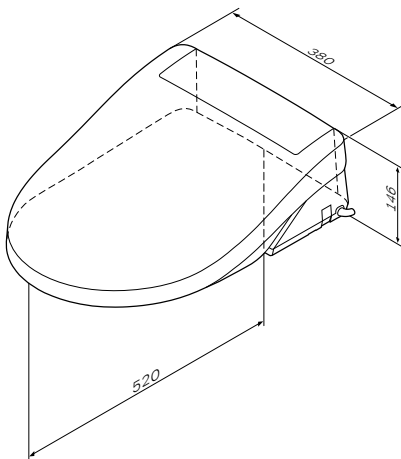

Size: 560 x 385 mm
Material: Sanitary porcelain and plastic
Colour: white

- electrical connection required
- remote controller included
- rear wash, front wash
- massage function (oscillating wash)
- water, dryer air and seat temperature adjustment
- nozzle position and water flow adjustment
- self-cleaning nozzle
- two individually adjustable user profiles
- night light
- easy, one-touch attachment and removal of the main unit
- on/off button

CleanCare
Wall-hung WC with e-bidet cover
with concealed electricity
and water inlet
C111739SC

€ 1 699