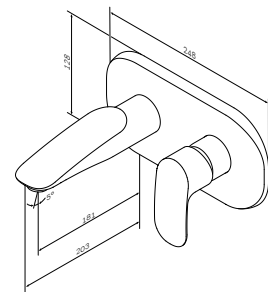

Sensation
Single-lever basin mixer
with waste set
F3082164

€ 315

Spout: 135 mm

- single-hole installation
- push-open waste set 1 1/4"
- AM.PM Soft Motion 35 mm ceramic cartridge
- hidden adjustable aerator
- flexible connection hoses G 3/8

Sensation
Single-lever basin mixer
for concealed installation
F3072200

€ 329

Spout: 181 mm

- concealed installation
- AM.PM Soft Motion 35 mm ceramic cartridge
- Rub&Clean aerator

Sensation
Three-hole basin mixer
with waste set
F3008000

€ 315

Spout: 133 mm

- three-hole installation
- push-open waste set 1 1/4"
- ceramic headparts 1/2"
- hidden adjustable aerator
- flexible connection hoses G 3/8

Sensation
Single-lever bidet mixer
with waste set
F3083164

€ 315

Spout: 131 mm

- single-hole installation
- pop-up waste set 1 1/4"
- AM.PM Soft Motion 35 mm ceramic cartridge
- aerator with ball-joint
- flexible connection hoses G 3/8