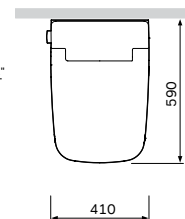

## Sanitary ceramics

**Inspire V2.0**

Wall-hung FlashClean toilet  
with TouchReel e-bidet cover  
CCC50A1700SC

€ 1 960

Size: 590 x 410 mm  
Material: Sanitary Porcelain and plastic  
Colour: white

- electrical connection required
- UF hard plastic soft-closing heating seat with temperature adjustment and seat cover with easy-off function
- rear wash
- front wash
- automatic self cleaning of nozzle
- hydromassage function with oscillating nozzle (rear wash and front wash)
- TouchReel water flow adjustment
- TouchReel nozzle position adjustment (rear wash and front wash)
- night light
- antibacterial material
- remote controller included
- user presence sensor
- antibacterial material of the nozzle

**Inspire V2.0**

Wall-hung WC FlashClean  
C50A1700WH

€ 415

Size: 550 x 390 mm  
Material: Sanitary porcelain  
Colour: white

- wall-mounted
- horizontal outlet
- with concealed fixing
- fixing set included