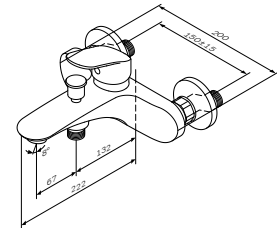

Like
Single-lever bidet mixer
with waste set
F8083116

€ 129

1. Spout: 98 mm
2. single-hole installation
   - pop-up waste set 1 1/4"
   - AM.PM Soft Motion 35 mm ceramic cartridge
   - stream aerator with ball-joint
   - flexible connection hoses G 3/8"

Like
Single-lever bath and shower
mixer
F8010016

€ 159

1. Spout: 199 mm
2. wall-mounted
   - AM.PM Soft Motion 35 mm ceramic cartridge
   - automatic diverter: bath/shower
   - Rub&Clean aerator
   - s-unions
   - metal wall plates
   - center distance 150 ± 15 mm

Like
Single-lever shower mixer
F8020016

€ 125

- wall-mounted
- AM.PM Soft Motion 35 mm ceramic cartridge
- s-unions
- metal wall plates
- center distance 150 ± 15 mm

Like
Thermostatic bath and
shower mixer
F8050000

€ 285

1. Spout: 175 mm
2. wall-mounted
   - cartridge with thermo-element
   - safety stop at 38°C
   - shut-off and diverter valve
   - Rub&Clean aerator
   - check valves
   - dirt strainers
   - center distance 150 ± 15 mm