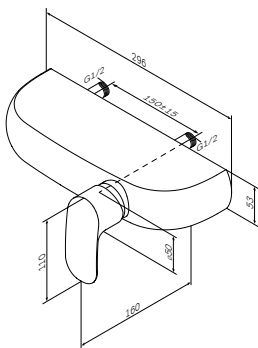

1. Spout: 168 mm
2. wall-mounted
   - AM.PM SoftMOTION 35 mm ceramic cartridge
   - pull diverter: bath/shower integrated
   - non-return valve in the shower outlet 1/2"
   - Rub&Clean aerator
   - s-unions
   - center distance 150 ± 15 mm

Sensation
Single-lever bath and shower mixer
F3010000
€ 725