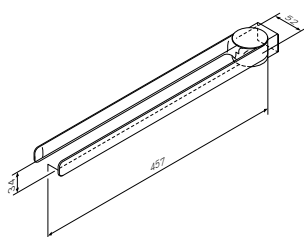

€ 59

Inspire V2.0  
Toilet roll holder with box  
A50A341500

€ 109

Inspire V2.0  
Toilet brush with holder  
A50A33400

€ 84

**Inspire V2.0**  
Towel ring  
A50A34400

€ 39

Size: 40 cm