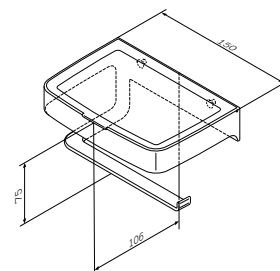

Inspire V2.0
Towel ring
A50A34400

€ 109