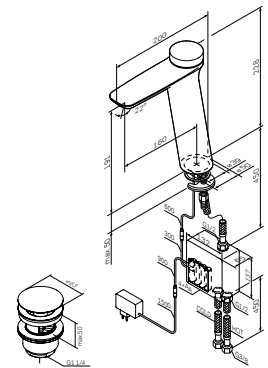

Spout: 160 mm

- single-hole installation
- push-open waste set 1 1/4"
- electronic mixing unit with water temperature and water flow adjustment
- TouchReel electronic controller with LED light indication
- 2 factory presetted water temperature memory modes at 50% water flow: single click: 25°C, double click: 38°C
- water temperatures and water flow can be changed individually and saved to memory
- presetted temperature limiter at 49°C
- hot water disinfection function
- power supply unit 100-240 V, ~50~60 Hz / supply voltage 12 V
- hidden adjustable aerator
- flexible connection hoses G 3/8