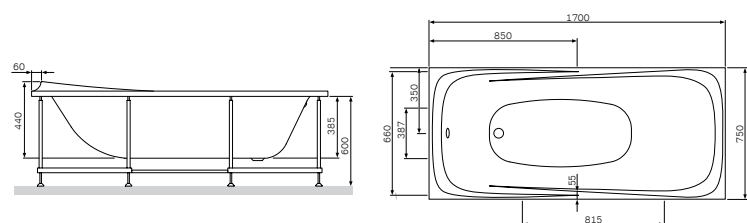

Size: 1700 x 750 mm
Capacity: 210 l
Material: acrylic
Colour: white

Built-in bathtub without drain pipe

Sensation
Acrylic bathtub
W30A-170-075W-A

€ 990

Acrylic front panel
W30A-170-075W-P

€ 290

Frame, including mounting kit
W30A-170-075W-R

€ 170

Adjustable feet kit
W30A-170-075W-FT

€ 49

Additional equipment