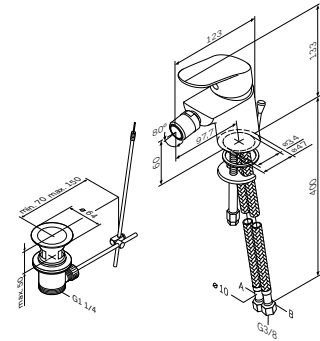

**Like**  
Three-hole basin mixer  
with waste set  
F8008000

€ 227

**Like**  
Single-lever bidet mixer  
with waste set  
F8083116

€ 129

- Spout: 98 mm
- single-hole installation
  - pop-up waste set 1 1/4"
  - AM.PM Soft Motion 35 mm ceramic cartridge
  - stream aerator with ball-joint
  - flexible connection hoses G 3/8"