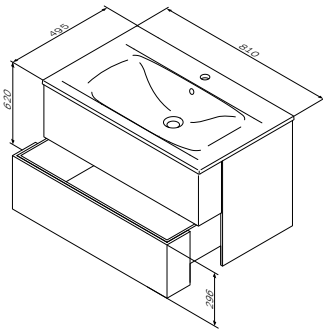

€ 250

- suitable for one-hole mixer
- mixer hole punched out
- with overflow

Additional options:

Servo Drive  
automatic drawer opening system  
M70AFSD060

€ 990

LED lighting for drawers  
M70AFLL060

€ 99

Size: 810 x 495 x 620 mm