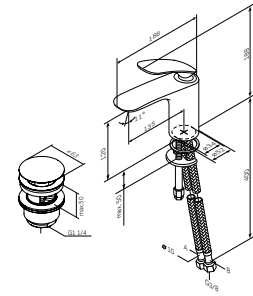

# Mixers

**Sensation**  
Single-lever basin mixer  
with waste set  
F3082164

€ 315

Spout: 135 mm

- single-hole installation
- push-open waste set 1 1/4"
- AM.PM Soft Motion 35 mm ceramic cartridge
- hidden adjustable aerator
- flexible connection hoses G 3/8