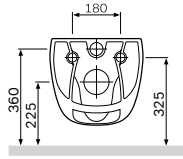

Size: 555 x 385 mm
Material: sanitary porcelain
Colour: white

- wall-mounted
- horizontal outlet
- the maximum amount of water to flush is six liters
- fixing set included

Sensation
Wall-hung WC FlashClean
C301700WH

€ 500

Toilet seat and cover
with easy-off and soft-closing
hinges
C307851WH

€ 140

Material: plastic
Colour: white
Fixing: stainless-steel hinges

Size: 555 x 385 mm
Material: sanitary porcelain
Colour: white

- wall-mounted
- suitable for one-hole mixer
- mixer hole punched out
- with chrome-plated overflow
- fixing set included

Sensation
Wall-hung bidet
C303411WH

€ 451