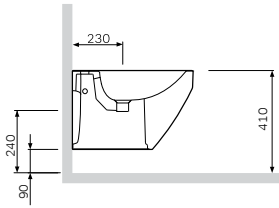

Size: 490 x 360 mm
Material: sanitary porcelain
Colour: white

- wall-mounted
- suitable for one-hole mixer
- mixer hole punched out
- with chrome-plated overflow
- with concealed fixing
- fixing set included

Spirit V2.0
Wall-hung bidet
C703411WH

€ 345

Size: 520 x 360 mm
Material: sanitary porcelain
Colour: white

- floor-standing
- suitable for one-hole mixer
- mixer hole punched out
- with chrome-plated overflow
- sanitary porcelain
- with concealed fixing
- fixing set included

Spirit V2.0
Floor-standing bidet
C703111WH

€ 280