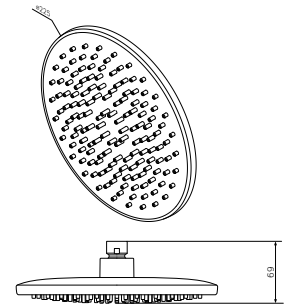

## Shower equipment

---

**Gem**  
Overhead shower  
F0590000

€ 92

Size: Ø 220 mm

- single spray mode
- ball joint

Size: 1750 mm  
Material: PVC

- smooth surface
- highly flexible
- easy to clean
- swivel joint prevents hose from tangling