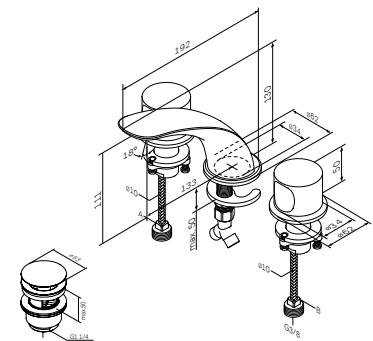

€ 315

Spout: 133 mm

- three-hole installation
- push-open waste set 1 1/4"
- ceramic headparts 1/2"
- hidden adjustable aerator
- flexible connection hoses G 3/8

**Sensation**  
Single-lever bidet mixer  
with waste set  
F3083164