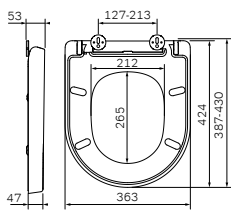

Size: 490 x 365 mm  
Material: sanitary porcelain  
Colour: white

- wall-mounted
- horizontal outlet
- fixing set included

**Spirit V2.0**  
Wall-hung WC  
C701739WH

€ 345

Toilet seat and cover  
with easy-off and soft-closing  
hinges  
C707852WH