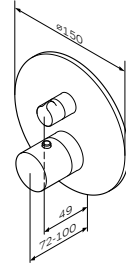

Like

Thermostatic dual outlet mixer for concealed installation F8085500

€ 405

- for concealed installation
- cartridge with thermo-element
- safety stop at 38°C
- shut-off and diverter valve
- check valves
- dirt strainers
- decorative plate
- handles

Required Part:
MultiDock universal basic unit F100100

Like

Thermostatic single outlet mixer for concealed installation F8075600

€ 375

- for concealed installation
- cartridge with thermo-element
- safety stop at 38°C
- shut-off valve
- check valves
- dirt strainers
- decorative plate
- handles

Required Part:
MultiDock universal basic unit F100100

Like

Thermostat for concealed installation F8075500

€ 295

- for concealed installation
- cartridge with thermo-element
- safety stop at 38°C
- check valves
- dirt strainers
- decorative plate
- handles

Required Part:
MultiDock universal basic unit F100100

Like

Bath spout F8070000

€ 85

1. Spout: 176 mm
2. wall-mounted
   - easy installation
   - Rub&Clean aerator