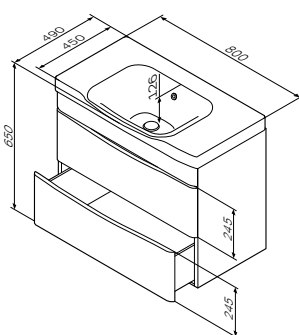

Size: 650x490x650 mm

- two pull-out compartments with soft-close system

Like
Vanity unit
Material: MDF and chipboard
Colour: white glossy
M80FHX0652WG

€ 590

Washbasin for vanity unit
M80WCC0652WG

€ 190

Size: 650 mm
Material: sanitary porcelain
Colour: white glossy

Necessary equipment

Size: 800x490x650 mm

- two pull-out compartments with soft-close system

Like
Vanity unit
Material: MDF and chipboard
Colour: white glossy
M80FHX0802WG

€ 650

Washbasin for vanity unit
M80WCC0802WG

€ 250

Size: 800 mm
Material: sanitary porcelain
Colour: white glossy

Necessary equipment