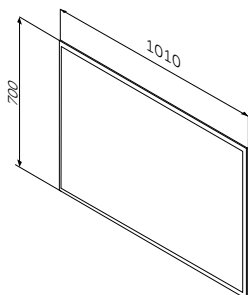

Size: 1010 x 700 mm

- LED 16W / 12V / IP44
- two types of lighting (cold and warm) with dimming function
- two sensor switches
- heating

**Spirit V2.0**  
Mirror with lighting  
Material: aluminium silver anodized  
M70AMOX01001SA