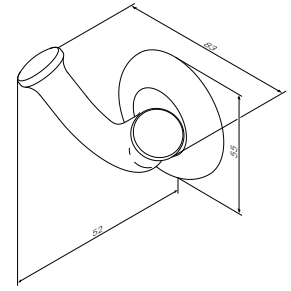

**Inspire V2.0**  
Double towel swing  
A50A32600

€ 99

Like  
Double towel hook  
A8035600

€ 13

Like  
Glass soap dish with holder  
A8034200

€ 26

Like  
Glass soap dispenser with holder  
A8036900

€ 35