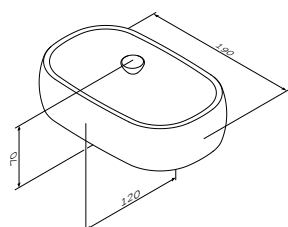

Inspire V2.0
Towel hook
A50A35500

Sensation
Jewelry box
A3021000

€ 110