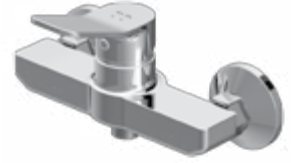

- wall-mounted
- AM.PM Soft Motion 35 mm ceramic cartridge
- s-unions
- metal wall plates
- center distance 150 ± 15 mm

X-Joy
Single-lever shower mixer
F85A20000

€ 99