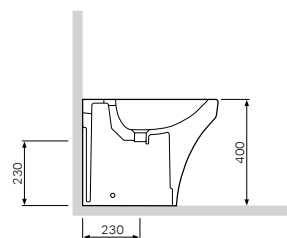

€ 145

Material: plastic  
Colour: white  
Fixing: stainless-steel hinges

Size: 540 x 360 mm  
Material: sanitary porcelain  
Colour: white

- wall-mounted
- suitable for one-hole mixer
- mixer hole punched out
- with chrome-plated overflow
- with concealed fixing
- fixing set included

**Inspire**  
Wall-hung bidet  
C503411WH

€ 315

Size: 540 x 360 mm  
Material: sanitary porcelain  
Colour: white

- floor-standing
- suitable for one-hole mixer
- mixer hole punched out
- with chrome-plated overflow
- with concealed fixing
- fixing set included