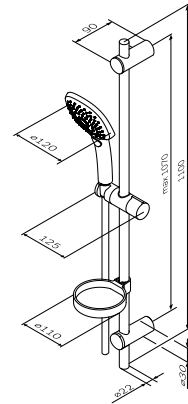

# Shower sets

Shower sets

**Sensation**  
Shower set  
F0130064

€ 175

Shower rail: 1100 mm  
Shower hose: 1750 mm

- the shower rail brackets can be positioned up or down as required
- hand shower Ø 120 mm:
- three spray modes: Spray, EnerJet, Spray + Massage
- Simple Switch Push
- Rub&Clean function for easy-clean shower nozzles
- soap dish
- adjustable slider for hand shower
- swivel joint prevents hose from tangling