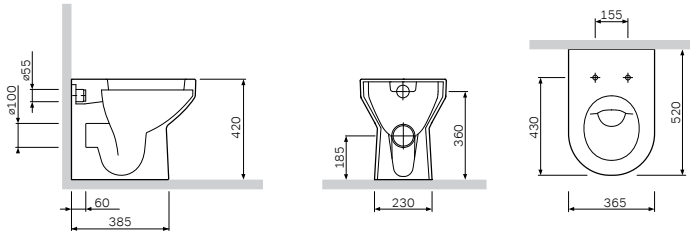

Size: 520x365 mm  
 Material: sanitary porcelain  
 Colour: white  
 Universal outlet

**Spirit V2.0**  
 Back-to-wall  
 C701438WH

€ 280

- floor-standing
- horizontal outlet, vertical outlet possible with drain bend (drain bend is not included in suite)
- with concealed fixing
- fixing set included
- seat not included