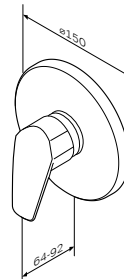

Gem
Single-lever shower mixer
F9020000

€ 113

- wall-mounted
- AM.PM Soft Motion 35 mm ceramic cartridge
- check valve in the shower outlet 1/2"
- s-unions
- metal wall plates
- center distance 150 ± 15 mm

Gem
Single-lever shower mixer
for concealed installation
F9085000

€ 140

- for concealed installation
- AM.PM Soft Motion 35 mm ceramic cartridge
- automatic diverter: bath/shower
- decorative plate
- handles

Required Part:
MultiDock universal basic unit
F100100

Gem
Single-lever shower
mixer for concealed installation
F9075000

€ 115

- for concealed installation
- AM.PM Soft Motion 35 mm ceramic cartridge
- decorative plate
- handles

Required Part:
MultiDock universal basic unit
F100100

Gem
Thermostatic dual outlet
mixer for concealed installation
F9085500

€ 400

- for concealed installation
- cartridge with thermo-element
- safety stop at 38°C
- shut-off and diverter valve
- check valves
- dirt strainers
- decorative plate
- handles

Required Part:
MultiDock universal basic unit
F100100