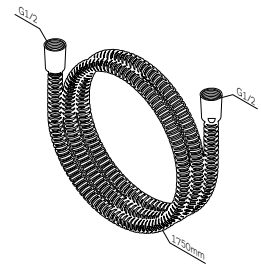

Size: 1750 mm
Material: PVC

- smooth surface
- highly flexible
- easy to clean
- swivel joint prevents hose from tangling

Shower hose
F0400164
€ 35