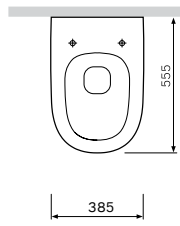

Size: 555 x 385 mm
Material: sanitary porcelain
Colour: white

- wall-mounted
- horizontal outlet
- the maximum amount of water to flush is six liters
- fixing set included

Sensation
Wall-hung WC FlashClean
C301700WH

€ 500

Toilet seat and cover
with easy-off and soft-closing
hinges
C307851WH

€ 140

Material: plastic
Colour: white
Fixing: stainless-steel hinges

Size: 555 x 385 mm
Material: sanitary porcelain
Colour: white

- wall-mounted
- suitable for one-hole mixer
- mixer hole punched out
- with chrome-plated overflow
- fixing set included

Sensation
Wall-hung bidet
C303411WH

€ 451