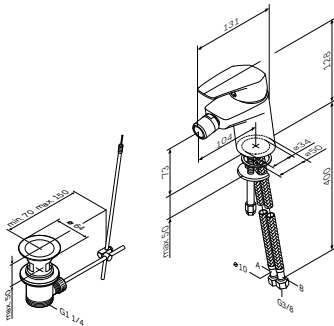

1. Spout: 155 mm
2. single-hole installation
   - AM.PM Soft Motion 35 mm ceramic cartridge
   - stream aerator
   - flexible connection hoses G 3/8

€ 147

1. Spout: 104 mm
2. single-hole installation
   - pop-up waste set 1 1/4"
   - AM.PM Soft Motion 35 mm ceramic cartridge
   - stream aerator with ball-joint
   - flexible connection hoses G 3/8

Gem
Single-lever bidet mixer
with waste set
F9083100

€ 102