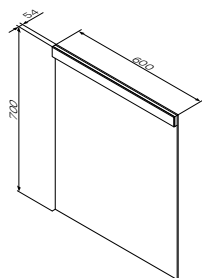

€ 159

Necessary equipment

Washbasin for vanity unit  
 M90WCC0752WG

Size: 750 mm  
 Material: sanitary porcelain  
 Colour: white glossy

€ 229

- suitable for one-hole mixer  
 - mixer hole punched out

Size: 600 x 700 mm