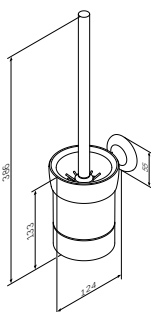

€ 21

Like
Toilet roll holder with lid
A80341500

€ 27

€ 45

Size: 40 cm

Like
Double towel swing
A8032600

€ 38