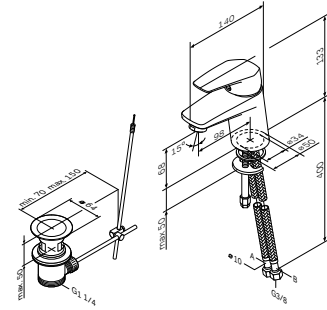

Gem
Single-lever basin mixer
with waste set
F9082100

€ 98,5

1. Spout: 98 mm
2. single-hole installation
   - pop-up waste set 1 1/4"
   - AM.PM Soft Motion 35 mm ceramic cartridge
   - stream aerator
   - flexible connection hoses G 3/8