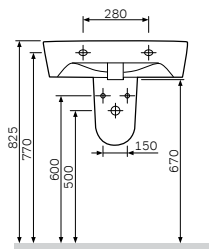

Semi pedestal
C534970WH

€ 85

Material: sanitary porcelain
Colour: white

- fixings included