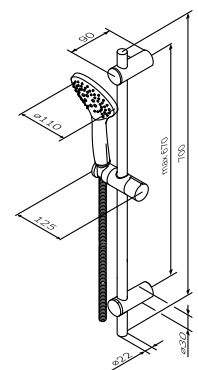

Shower rail: 700 mm
Shower hose: 1750 mm

- the shower rail brackets can be positioned up or down as required
- hand shower Ø 110 mm:
- three spray modes: Spray, EnerJet, Spray + EnerJet
- Simple Switch Push
- Rub&Clean function for easy-clean shower nozzles
- adjustable slider for hand shower
- swivel joint prevents hose from tangling

Gem
Shower set
F0190100

€ 105