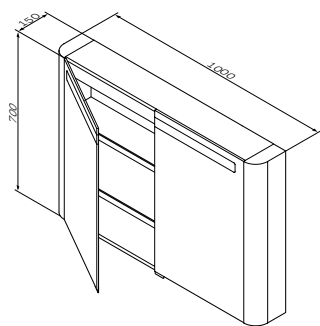

€ 1 795

Size: 1000 x 150 x 700 mm

- LED 16W / 12V / IP44
- switch and socket
- two types of lighting (cold and warm) with dimming function
- doors with soft-close system

**Sensation**

Mirror cabinet with lighting  
Material: MDF  
Colour: white glossy  
M30MCX1001WG