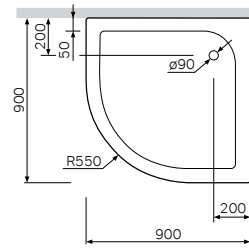

Semicircular shower tray
W53T-301-090W64

Size: 900 x 900 x 160 mm

€ 320

- with waste
- acrylic