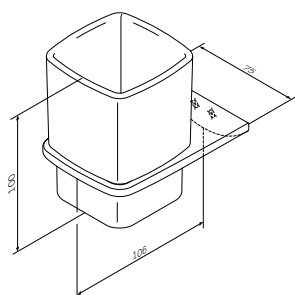

€ 69

Inspire V2.0
Glass tumbler with holder
A50A34300