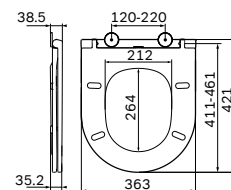

Toilet seat and cover
with easy-off and soft-closing
hinges
C707857WH

€ 95

Material: plastic
Colour: white
Fixing: stainless-steel hinges