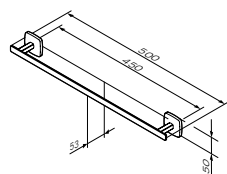

€ 26

**Gem**  
Toilet brush with holder, universal  
A9033400

€ 45

**Gem**  
Triple towel swing  
A9032700

€ 49

Size: 50 cm

**Gem**  
Towel rail  
A90346400

€ 42