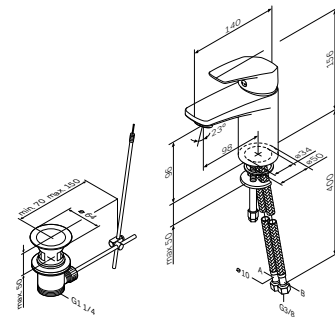

Gem
Single-lever basin mixer
with waste set
F9092100

€ 114,5

1. Spout: 98 mm
2. single-hole installation
   - pop-up waste set 1 1/4"
   - AM.PM Soft Motion 35 mm ceramic cartridge
   - stream aerator
   - flexible connection hoses G 3/8

Good Design Awards