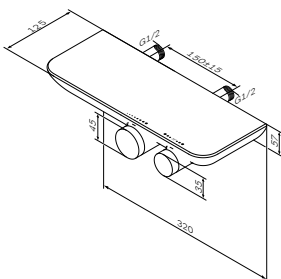

1. Spout: 168 mm
2. wall-mounted
   - AM.PM SoftMOTION 35 mm ceramic cartridge
   - pull diverter: bath/shower integrated
   - non-return valve in the shower outlet 1/2"
   - Rub&Clean aerator
   - s-unions
   - center distance 150 ± 15 mm

- wall-mounted
- AM.PM Soft Motion 35 mm ceramic cartridge
- check valve in the shower outlet 1/2"
- s-unions
- center distance 150 ± 15 mm

Mixers

- wall-mounted
- cartridge with thermo-element
- safety stop at 38°C
- shelf made of safety glass
- check valves
- dirt strainers
- s-unions
- center distance 150 ± 15 mm

- for concealed installation
- AM.PM Soft Motion 35 mm ceramic cartridge
- automatic diverter: bath/shower
- decorative plate
- metal handles

Required Part:
MultiDock universal basic unit
F100100